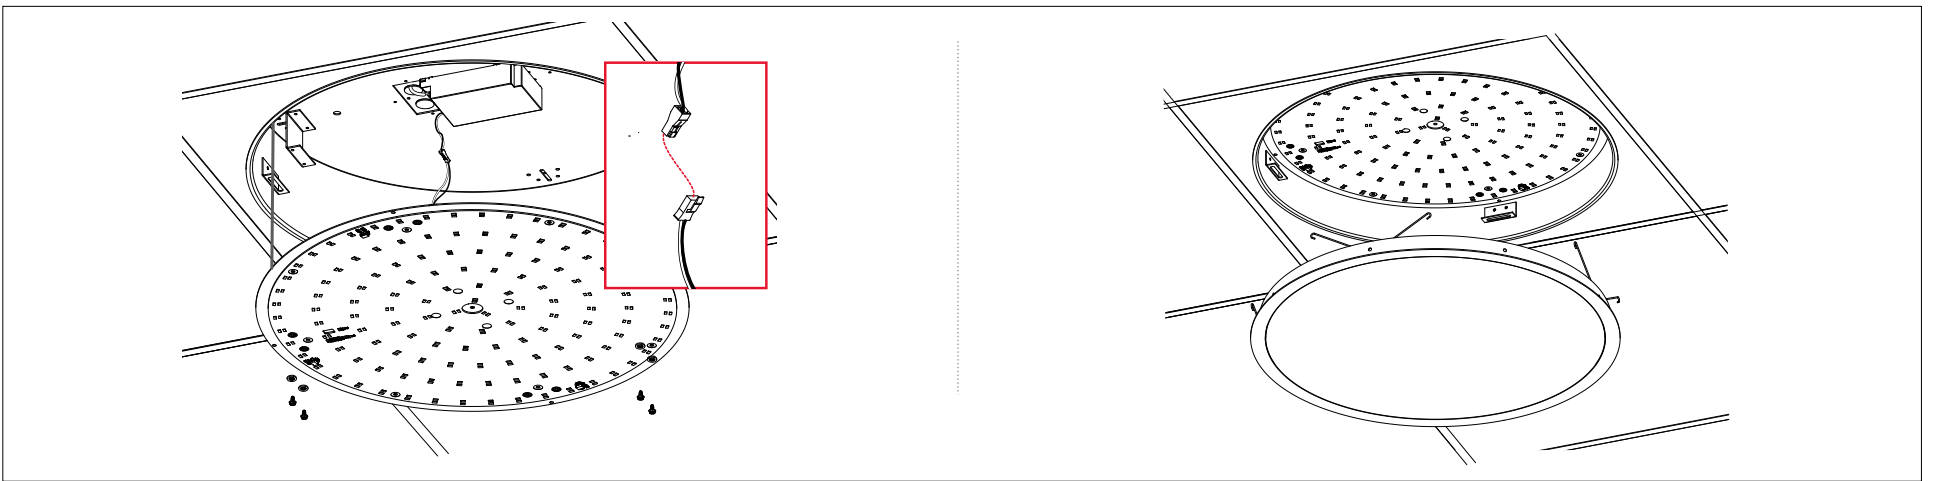

1. If a flange or channel lip is desired, specify after channel height (example: 80FL or 80LP)
2. Specify radius for halfrounds
3. Also Up/Down
4. Can see lamp image
5. For UD/FB, specify lumens per side

RECESSED

Grid bar mounting A

Grid bar mounting B

Recessed drywall mounting