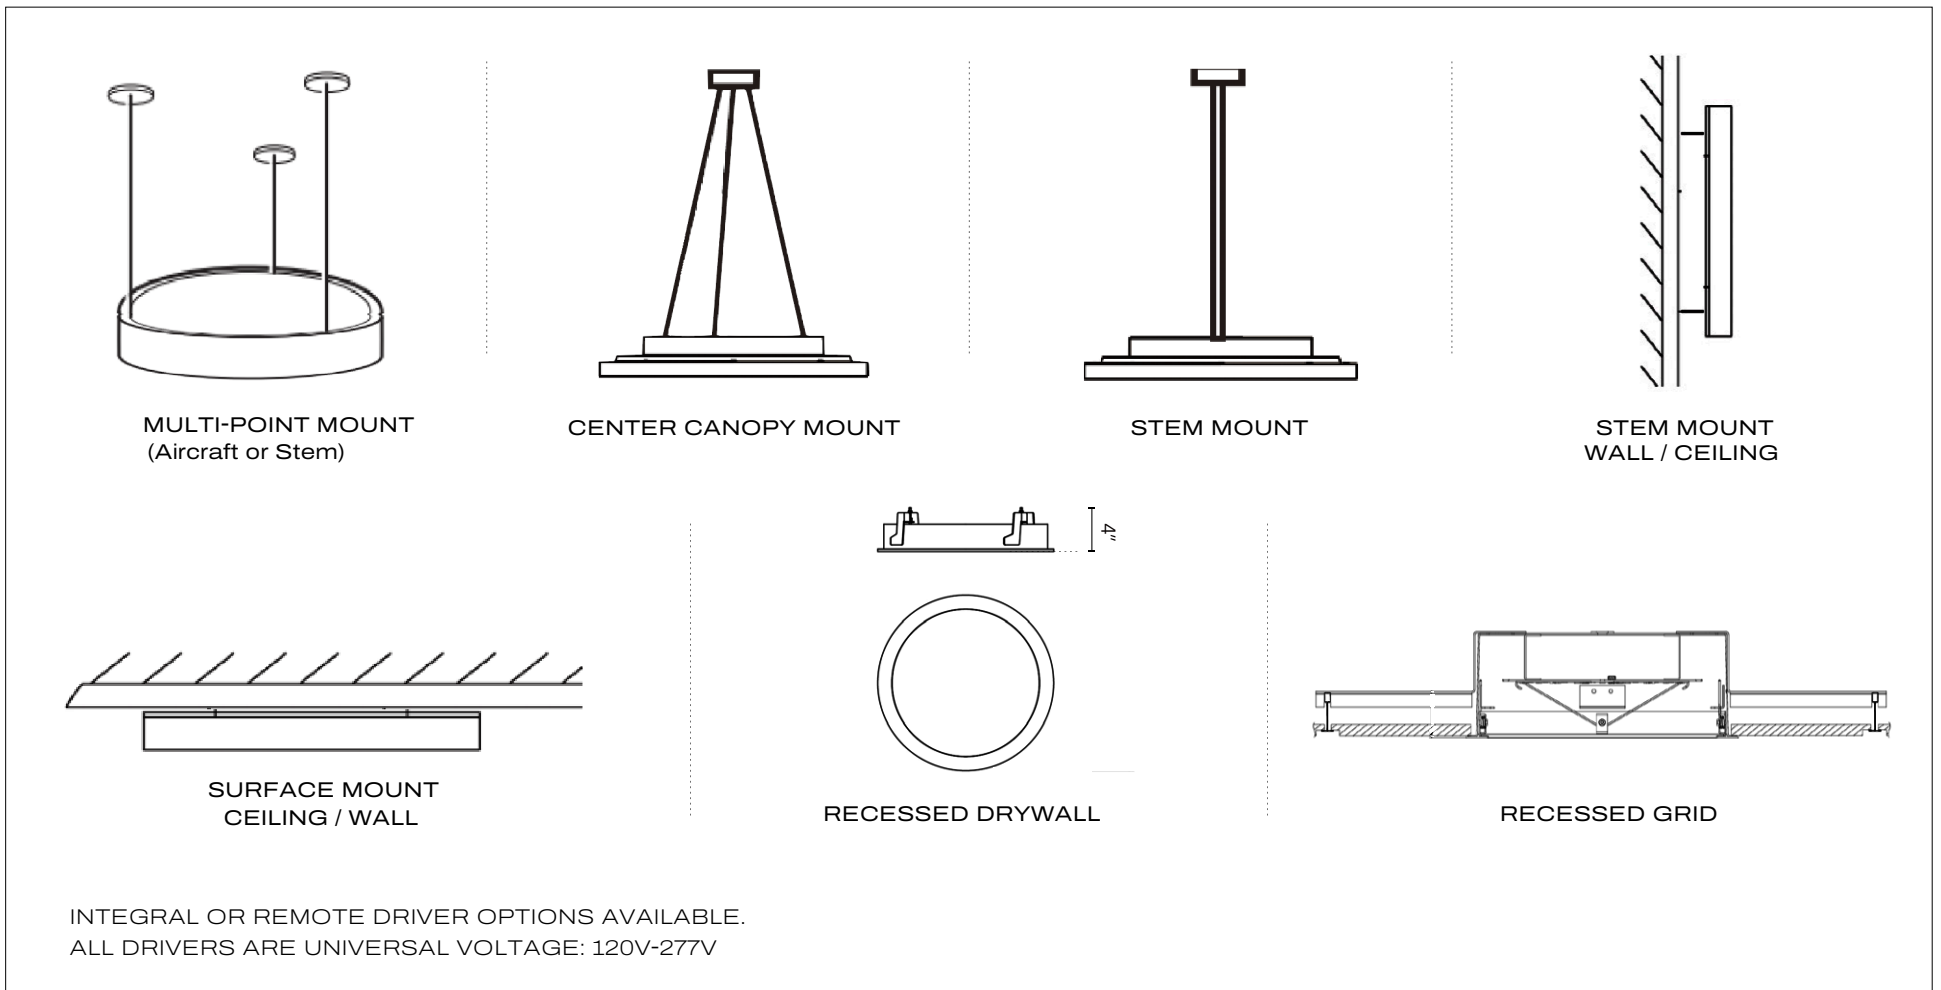

1. If a flange or channel lip is desired, specify after channel height (example: 80FL or 80LP)
2. Specify radius for halfrounds
3. Also Up/Down
4. Can see lamp image
5. For UD/FB, specify lumens per side

Project:

Type:

Qty:

CHANNELS

MOUNTING OPTIONS

Project:

Type:

Qty:

RECESSED

Grid bar mounting A

Grid bar mounting B

Recessed drywall mounting