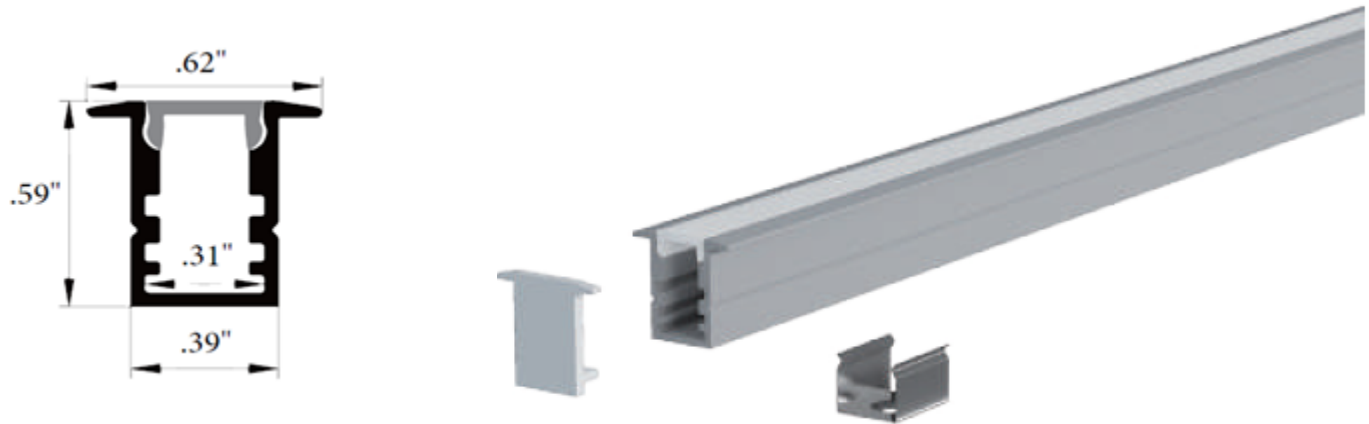

PROJECT:

TYPE:

QTY:

CH-MINI-R-1615

Features: Our smallest channel profile line pairs perfectly with our Petite series of LED. Perfect for applications where space is tight and performance is key!

Mounting options: Direct Mount, Standard clips

Finish Options: Silver (SV), Black (BK), White (WH), with custom RAL finishes available upon request.

Lens Options: Clear, Frosted, Diffused.

SPECIFICATIONS

Ordering Code:

Series	Finish		Mounting		Lens		Channel Length	
CH-MINI-R-1615	SV	Silver	DM	Direct Mount	CL	Clear	UC	Uncut (98.43")
	BK	Black	CP	Clips	FR	Frosted	CT	Cut (2"-98.43")
	WH	White			DF	Diffused		
	RAL#	Custom Finish						