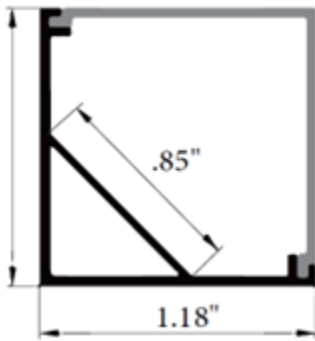

PROJECT:

TYPE:

QTY:

CH-LRG-C-3030

Features: Our largest channel profile line is perfect for applications where a robust channel can be accommodated. Pairs well with our wet rated LED product.

Mounting options: Direct Mount, Standard clips

Finish Options: Silver (SV), Black (BK), White (WH), with custom RAL finishes available upon request.

Lens Options: Clear, Frosted, Diffused.

SPECIFICATIONS

Ordering Code:

Series	Finish	Mounting	Lens	Channel Length
CH-LRG-C-3030S	SV Silver	DM Direct Mount	CL Clear	UC Uncut (98.43")
	BK Black	CP Clips	FR Frosted	CT Cut (2"-98.43")
	WH White		DF Diffused	
	RAL# Custom Finish			

Ordering Code Example: CH-LRG-C-3030S-SV-DM-CL-UC