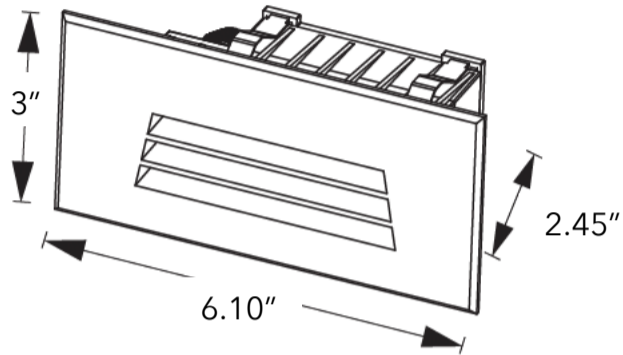

SCOUT

Recessed step/wall light with a screwless design faceplate made out of chrome-plated 316# stainless steel.

The faceplate securely clips into the housing without the use of screws.

Housing/mounting sleeve features metal brackets on the bottom preventing it from shifting while pouring the concrete. This allows for an easy installation.

Offered with optional diffused cover (both UV resistant and fireproof PC).

IP65 Rated.

SPECIFICATIONS

Smooth
104LM

Stepped
104LM

Louvered
38LM

Input Voltage	24V DC / 120V
Wattage	3.5W/ 4.8W
Delivered Lumens	85LM - 105LM
CCT	2000K, 3000K, 4000K
Material	Die-cast powder coated aluminum
IK Rating	10
Dimming	Phase & 0-10v (100%-5%)
Lamp Life	50,000Hr
Environment	IP65 / cable gland IP67
Operating Temp	-4° F - 104° F

Optional Diffused Cover

SCOUT

MOUNTING SLEEVE

Clip in design

Mounting sleeve features bracket on bottom to prevent the housing from shifting while pouring the concrete.