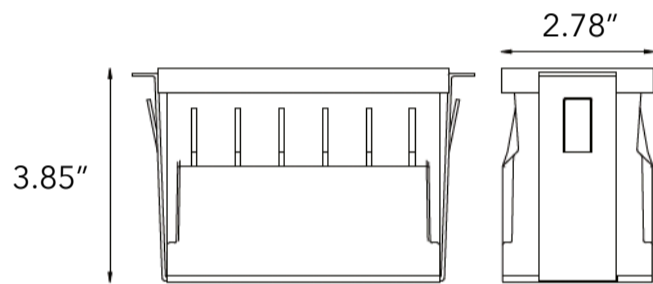

MOUNTING SLEEVE

Clip in design