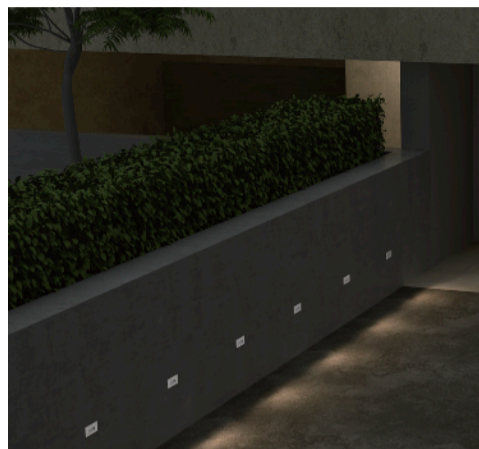

SCOUT

Recessed step/wall light with a screwless design faceplate made out of chrome-plated 316# stainless steel.

The faceplate securely clips into the housing without the use of screws.

Housing/mounting sleeve features metal brackets on the bottom preventing it from shifting while pouring the concrete. This allows for an easy installation.

Offered with optional diffused cover (both UV resistant and fireproof PC).

IP65 Rated.

SPECIFICATIONS

Smooth
104LM

Stepped
104LM

Louvered
38LM

Input Voltage	24V DC / 120V
Wattage	3.5W/ 4.8W
Delivered Lumens	85LM - 105LM
CCT	2000K, 3000K, 4000K
Material	Die-cast powder coated aluminum
IK Rating	10
Dimming	Phase & 0-10v (100%-5%)
Lamp Life	50,000Hr
Environment	IP65 / cable gland IP67
Operating Temp	-4° F - 104° F

Dark Grey #7036

Silver Grey #9022

Black #9005

Ordering Code:

Series	Style	PC Cover	CCT	Finish	Dimming	Voltage
SCOUT	SM Smooth	Blank	20K 2000K	BK Black	ELV ELV/TRIAC Phase Cutting	24V 24V DC
	ST Stepped	D Diffused	30K 3000K	DG Dark Grey	D10 0/1-10V	120V 120V AC
	LV Louvered		40K 4000K 60K 6000K	SG Silver Grey	DAL DALI-2	

Optional Diffused Cover

SCOUT

MOUNTING SLEEVE

Clip in design

Mounting sleeve features bracket on bottom to prevent the housing from shifting while pouring the concrete.