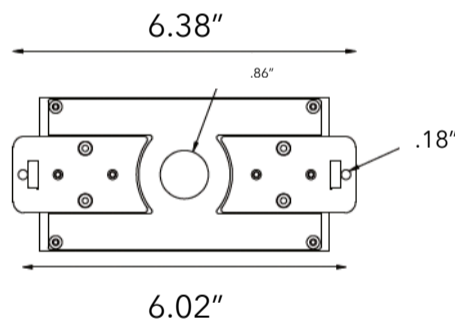

MOUNTING SLEEVE

Clip in design