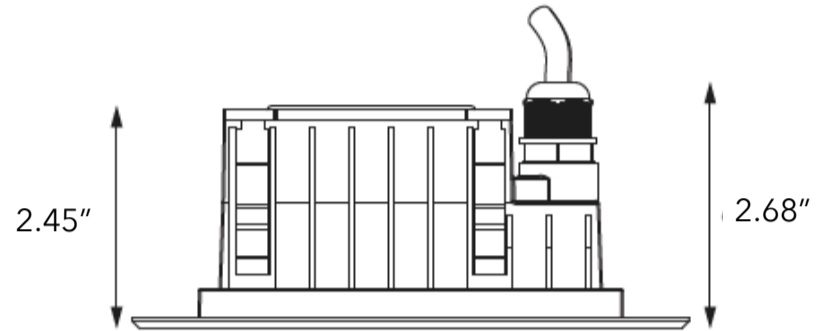

MOUNTING SLEEVE

Clip in design