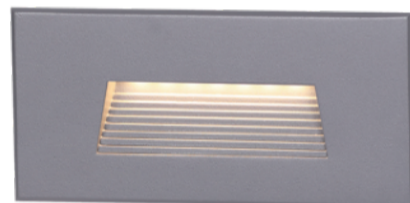

SCOUT

Recessed step/wall light with a screwless design faceplate made out of chrome-plated 316# stainless steel.

The faceplate securely clips into the housing without the use of screws.

Housing/mounting sleeve features metal brackets on the bottom preventing it from shifting while pouring the concrete. This allows for an easy installation.

Offered with optional diffused cover (both UV resistant and fireproof PC).

IP65 Rated.

SPECIFICATIONS

Smooth
104LM

Stepped
104LM

Louvered
38LM

Input Voltage	24V DC / 120V
Wattage	3.5W/ 4.8W
Delivered Lumens	85LM - 105LM
CCT	2000K, 3000K, 4000K
Material	Die-cast powder coated aluminum
IK Rating	10
Dimming	Phase & 0-10v (100%-5%)
Lamp Life	50,000Hr
Environment	IP65 / cable gland IP67
Operating Temp	-4° F - 104° F

Dark Grey #7036

Silver Grey #9022

Black #9005

Ordering Code:

Series	Style	PC Cover	CCT	Finish	Dimming	Voltage
SCOUT	SM Smooth	Blank	20K 2000K	BK Black	ELV ELV/TRIAC Phase Cutting	24V 24V DC
	ST Stepped	D Diffused	30K 3000K	DG Dark Grey	D10 0/1-10V	120V 120V AC
	LV Louvered		40K 4000K 60K 6000K	SG Silver Grey	DAL DALI-2	

Optional Diffused Cover

SCOUT

MOUNTING SLEEVE

Clip in design

Mounting sleeve features bracket on bottom to prevent the housing from shifting while pouring the concrete.