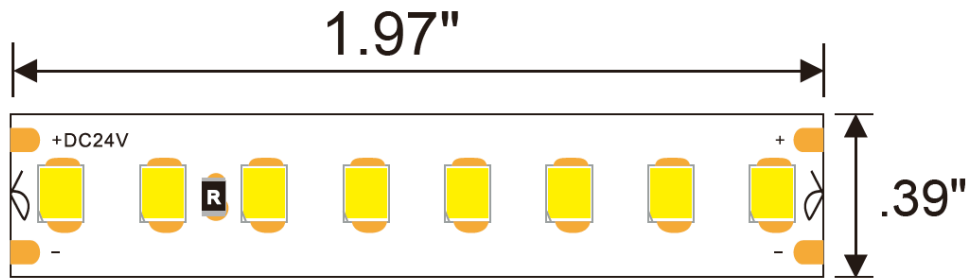

PROJECT:

TYPE:

QTY:

LED-PIN-SW

COMPATIBLE EXTRUSIONS

	CH-STD-1707	CH-STD-2507	CH-STD-1715	CH-STD-2515	CH-STD-1919	CH-STD-1616	CH-STD-1616S	CH-S-1919	CH-S-1616	CH-S-1616B	CH-L-2310	CH-L-2810	CH-L-3030E
DRY	✓	✓	✓	✓	✓	✓	✓	✓	✓	✓	✓	✓	✓
WET								✓	✓	✓	✓	✓	✓

IP20 LED Strip