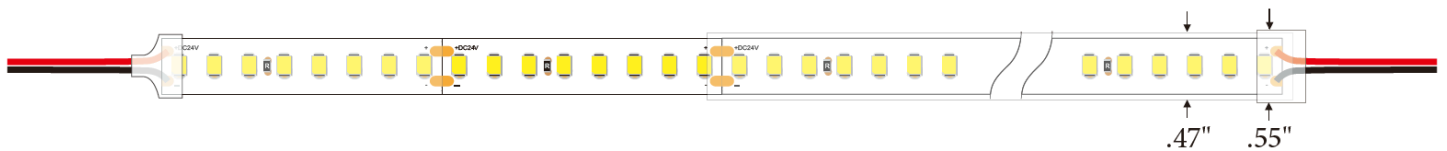

IP67 LED Strip