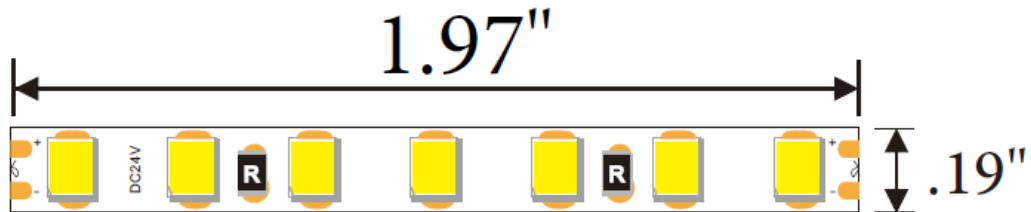

PROJECT:

TYPE:

QTY:

LED-PET-SW

COMPATIBLE EXTRUSIONS

	CH-MINI-0809	CH-MINI-1616	CH-MINI-0912	CH-STD-1707	CH-STD-2507	CH-STD-1715	CH-STD-2515	CH-STD-1919	CH-STD-1616	CH-STD-1616S	CH-S-1919	CH-S-1616	
DRY	✓	✓	✓	✓	✓	✓	✓	✓	✓	✓	✓	✓	
WET				✓	✓	✓	✓	✓	✓	✓	✓	✓	

IP20 LED Strip