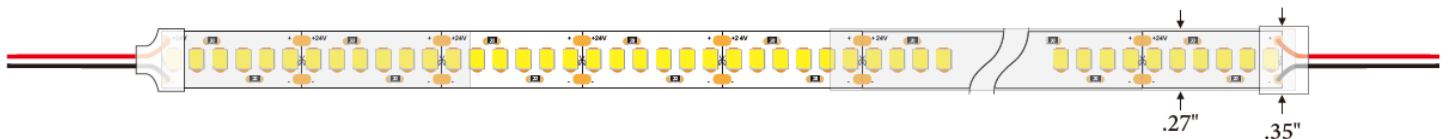

IP67 LED Strip