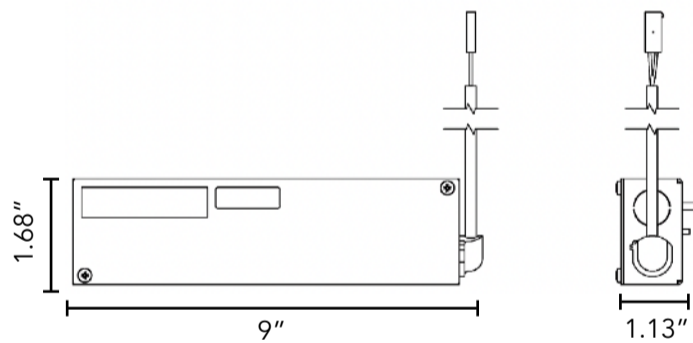

LED Driver Enclosure and Junction Box