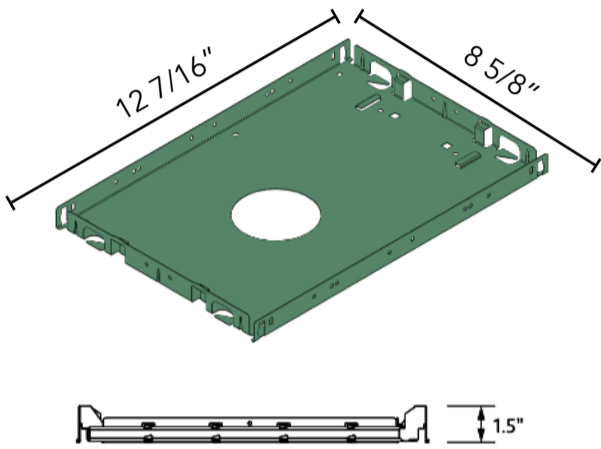

Mounting Options

NC - New Construction Frame-In Tray