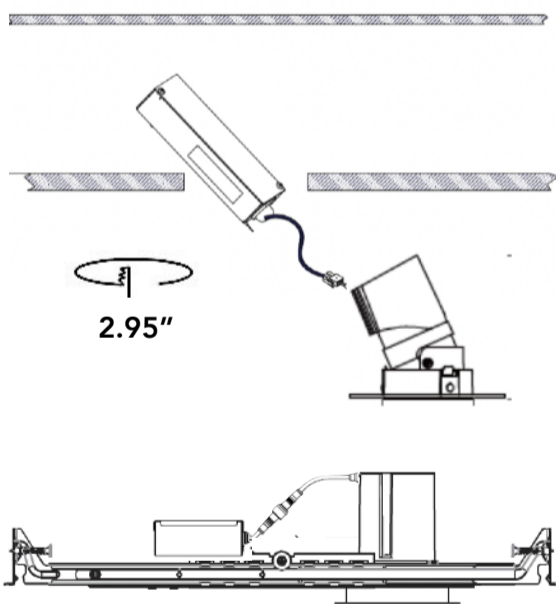

New Construction/Remodel Mounting