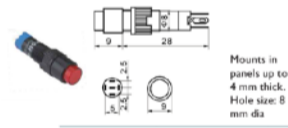

REMOTE LOCATION

Maximum remote mounting distance of the emergency driver shall be 50 feet. Remote location wiring provided by others. Follow all Local and National Electric/ Building Codes.