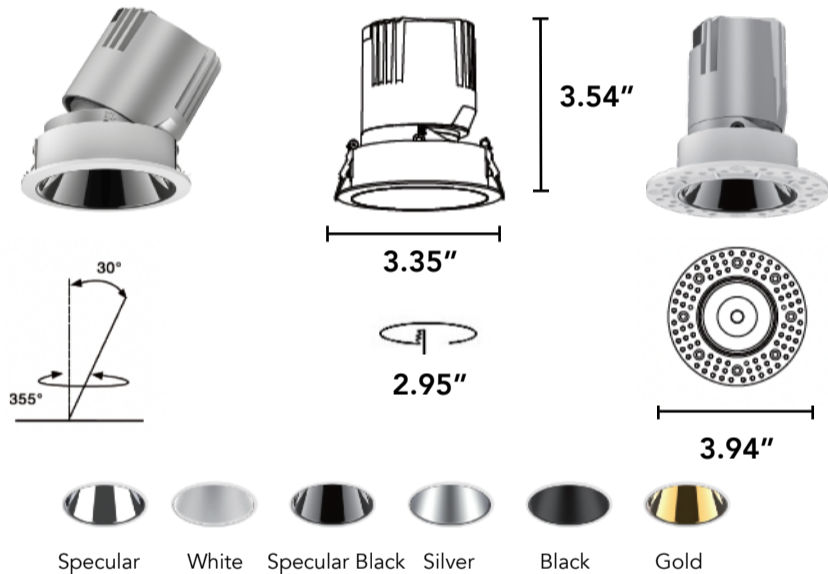

SPECIFICATIONS

Input Voltage	100-277V AC
Wattage	15W
Delivered Lumens	1275Lm +/-5%
LED	<3-Step MacAdam Ellipse (2-Step Available)
CCT	27K, 30K, 35K, 40K, D2W, TW
CRI	>90Ra
Beam Angle	TIR Lens 10°/15°/24°/36°/55°
Adjustability	Max Tilt Angle 30° / Horizontal Rotation Angle 355°
Dimming	Trimode Dimming / Triac / 0-10V (100%-1%)
Lamp Life	50,000Hr
Environment	IP20 & IP44
Operating Temp	-4° F - 104° F

Ordering Code:

Series	Trim		Finish		CCT		Beam		Optical Filter	
			Baffle	Trim						
Go2LX	3RT Round Trimmed	F - Fixed	---- Leave Blank for Wall Wash Pinhole or Slot Trim Options	W - White	27K -	2700K	10D	10°	SF -	Softening Lens
	3RL Round Trimless	A - Adjustable W - Wall Wash P - Pinhole S - Slot	SP - Specular WH - White SB - Specular Black SL - Silver BK - Black GD - Gold	B - Black C - Custom	30K - 35K - 40K - D2W TW	3000K 3500K 4000K 3000-1800K 4500-2700K	15D 24D 38D 55D	15° 24° 38° 55°	HL - SO - LS -	Honeycomb Louver Solite Lens Linear Spread Lens

Installation Type		Driver		Emergency	
NC -	New Construction	ELV -	ELV/TRIAC Phase Cutting 3%	EM4 -	4 watts / 90 mins
IC -	Insulation Contact	D10 -	0/1-10V (100% - 1%)	EM10 -	10 watts / 90 mins
AT/CP -	Airtight	FO1 -	Fade to off 0.1%		
		DAL -	DALI-2 Dim to off 0.1%		
		L01 -	Lutron Hi-Lume 2-wire 1%		

Ordering Code Example:

Go2LX-3RTF-WHW-27K15D-SF-NC-ELV