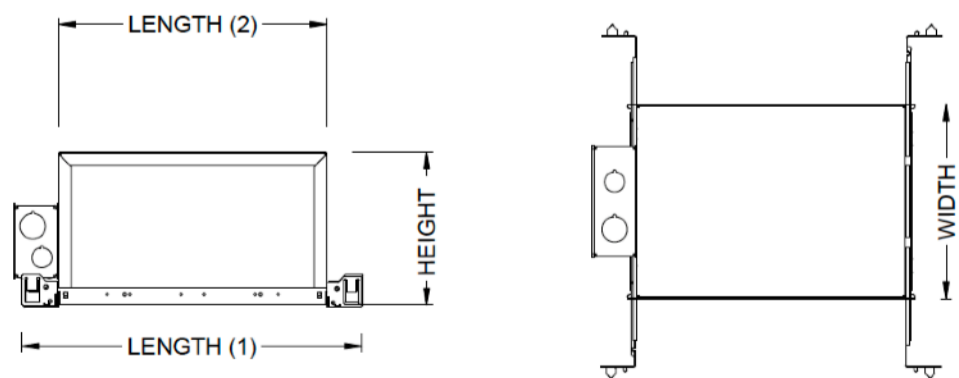

IC / Chicago Plenum / Airtight

Note: Small fixture housing and driver enclosure box assembly can be used for both new construction and remodel. For remodel application, no new construction tray is needed.

The ceiling cutout opening will be too small to fit your hand through it. So it is very important that the LED driver remains accessible by removing the lighting fixture, thus allowing you to inspect the connectors or LED driver at any time without physically damaging your ceiling or other building materials.

This mounting allows for installation from below the ceiling and full serviceability of the LED driver and driver/junction box.

Length	Width	Height
11 3/4"	8 1/2"	6 3/4"