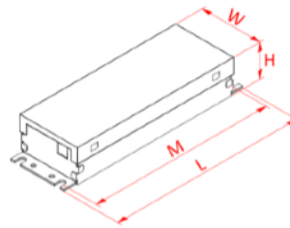

### Dimensions / Weight

|        |         |                 |      |
|--------|---------|-----------------|------|
| Length | 5.3"    | Height          | 1.0" |
| Width  | 1.7"    | Mounting Length | 5.4" |
| Weight | 0.66 lb |                 |      |