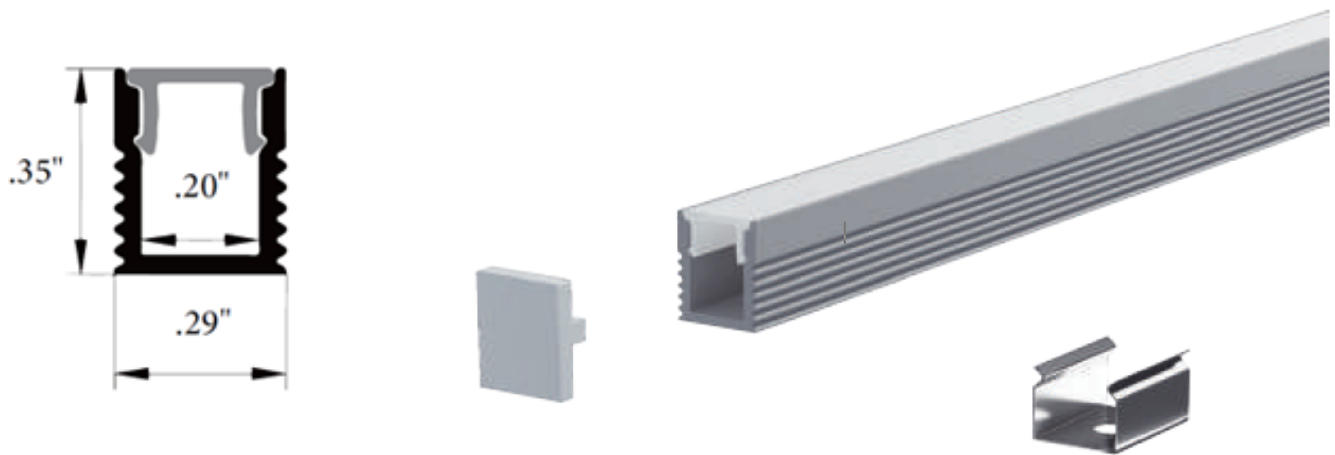

# CH-MINI-S-0809

Features: Our smallest channel profile line pairs seamlessly with our Petite series of LED. Perfect for applications where space is tight and performance is key!

Mounting options: Direct Mount, Standard clips

### Ordering Code:

Series	Finish		Mounting		Lens		Channel Length	
CH-MINI-S-0809	<b>SV</b>	Silver	<b>DM</b>	Direct Mount	<b>CL</b>	Clear	<b>UC</b>	Uncut (98.43")
	<b>BK</b>	Black	<b>CP</b>	Clips	<b>FR</b>	Frosted	<b>CT</b>	Cut (2"-98.43")
	<b>WH</b>	White			<b>DF</b>	Diffused		
	<b>RAL#</b>	Custom Finish						