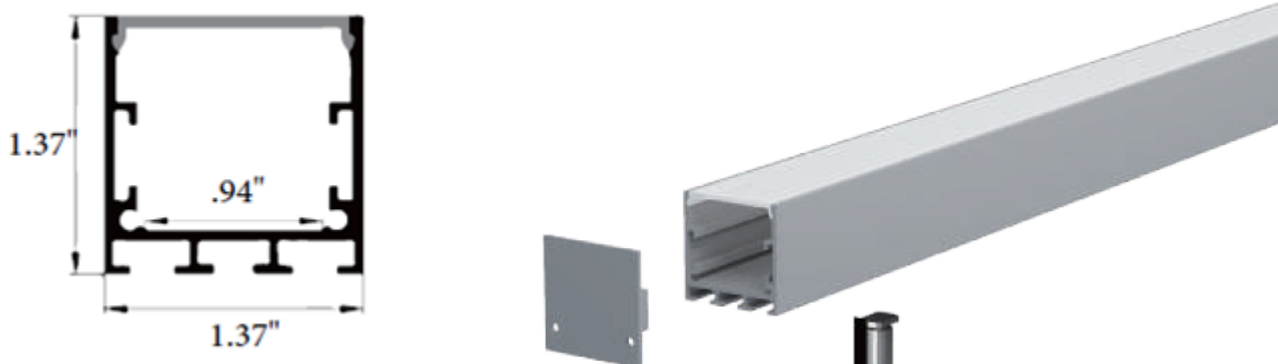

PROJECT:

TYPE:

QTY:

CH-LRG-C-3030

Features: Our largest channel profile line is perfect for applications where a robust channel can be accommodated. Pairs well with our wet rated LED product.

Mounting options: Direct Mount, Pendant Mount

Finish Options: Silver (SV), Black (BK), White (WH), with custom RAL finishes available upon request.

Lens Options: Clear, Frosted, Diffused.

SPECIFICATIONS

Ordering Code:

Series	Finish	Mounting	Lens	Channel Length
CH-LRG-S-3535	SV Silver	DM Direct Mount	CL Clear	UC Uncut (98.43")
	BK Black	PT Pendant Mount	FR Frosted	CT Cut (2"-98.43")
	WH White		DF Diffused	
	RAL# Custom Finish			