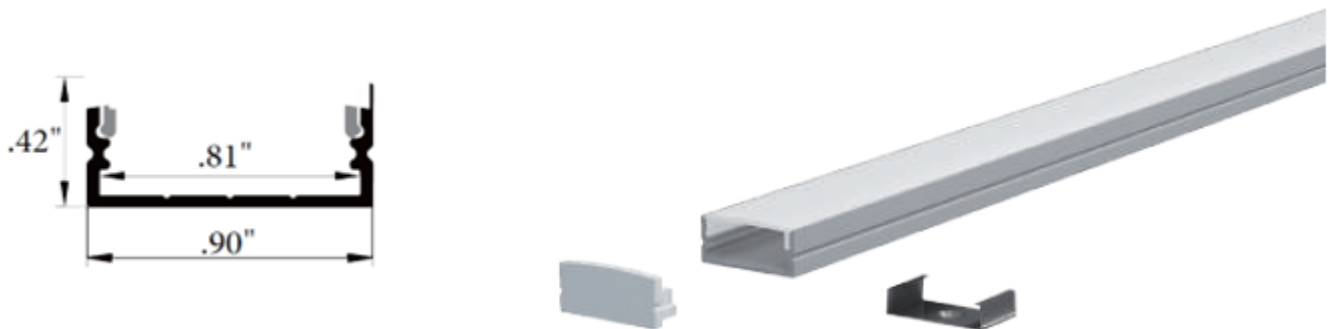

# CH-LRG-S-2310

Features: Our largest channel profile line is perfect for applications where a robust channel can be accommodated. Pairs well with our wet rated LED product.

Mounting options: Direct Mount, Standard clips

### Ordering Code:

Series	Finish	Mounting	Lens	Channel Length
CH-LRG-S-2310	<b>SV</b> Silver	<b>DM</b> Direct Mount	<b>CL</b> Clear	<b>UC</b> Uncut (98.43")
	<b>BK</b> Black	<b>CP</b> Clips	<b>FR</b> Frosted	<b>CT</b> Cut (2"-98.43")
	<b>WH</b> White		<b>DF</b> Diffused	
	<b>RAL#</b> Custom Finish			