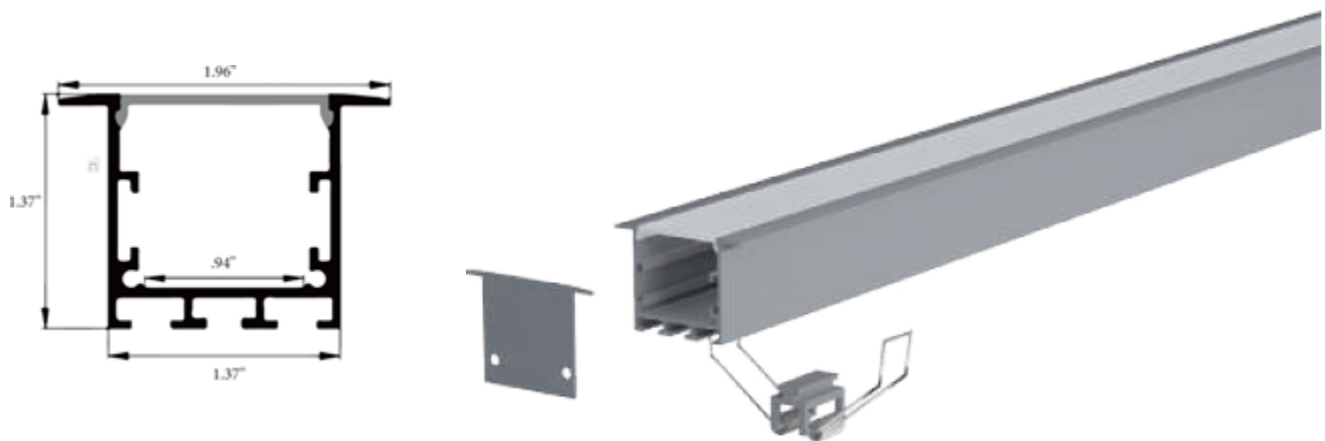

PROJECT:

TYPE:

QTY:

CH-LRG-R-3535

Features: Our largest channel profile line is perfect for applications where a robust channel can be accommodated. Pairs well with our wet rated LED product.

Mounting options: Direct Mount, Spring Clip

Finish Options: Silver (SV), Black (BK), White (WH), with custom RAL finishes available upon request.

Lens Options: Clear, Frosted, Diffused.

SPECIFICATIONS

Ordering Code:

Series	Finish	Mounting	Lens	Channel Length
CH-LRG-R-3535	SV Silver	DM Direct Mount	CL Clear	UC Uncut (98.43")
	BK Black	SC Spring Clip	FR Frosted	CT Cut (2"-98.43")
	WH White		DF Diffused	
	RAL# Custom Finish			