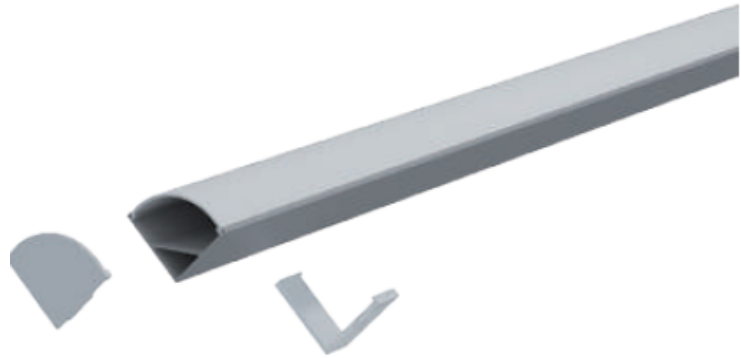

PROJECT:

TYPE:

QTY:

CH-LRG-C-3030

Features: Our largest channel profile line is perfect for applications where a robust channel can be accommodated. Pairs well with our wet rated LED product.

Mounting options: Direct Mount, Standard clips

Finish Options: Silver (SV), Black (BK), White (WH), with custom RAL finishes available upon request.

Lens Options: Clear, Frosted, Diffused.

SPECIFICATIONS

Ordering Code:

Series	Finish	Mounting	Lens	Channel Length
CH-LRG-C-3030	SV Silver	DM Direct Mount	CL Clear	UC Uncut (98.43")
	BK Black	CP Clips	FR Frosted	CT Cut (2"-98.43")
	WH White		DF Diffused	
	RAL# Custom Finish			

Ordering Code Example: CH-LRG-C-3030-SV-DM-CL-UC