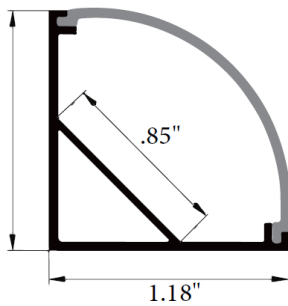

SPECIFICATIONS

Ordering Code:

Series	Finish	Mounting	Lens	Channel Length	
CH-LRG-C-3030	SV Silver	DM Direct Mount	CL Clear	UC Uncut (98.43")	
	BK Black	CP Clips	FR Frosted	CT Cut (2"-98.43")	
	WH White		DF Diffused		
	RAL# Custom Finish				

Ordering Code Example: CH-LRG-C-3030-SV-DM-CL-UC