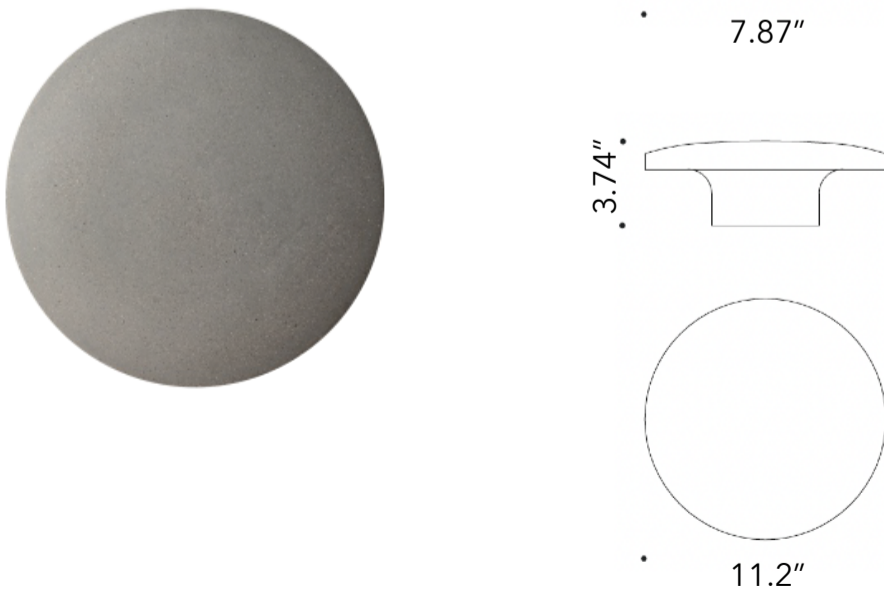

BRUT

Wall Light

Illuminate the space with raw elegance. Inspired by Béton Brut, the BRUT collection embraces the beauty of raw concrete with sleek, modern sophistication.

BRUT Wall Light is an industrial-chic cement outdoor wall light featuring an adjustable beam.

BW-130 (10.2W 742LM)

BW-142 (9.6W 858LM)

BRUT

Wall Light

SPECIFICATIONS

BW-137 (10.2W 696LM)

BW-200 (5.3W 800LM)

BW-285 (10.2W 1400LM)