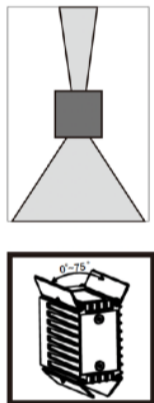

BW-137 BW-142 BW-200 BW-285

Shown in Natural Stone (18) finish

Input Voltage	120V-277V
Wattage	5.3W-10.2W
Delivered Lumens	679LM-1400LM
CCT	2700K, 3000K, 3500K, 4000K
Material	Cement /Die-cast aluminum lighting module
IK Rating	IK06
Dimming	Phase & 0-10v (100%-5%)
Lamp Life	50,000Hr
Environment	IP65 / cable gland IP67
Operating Temp	-4° F - 104° F

BRUT

Wall Light

SPECIFICATIONS

BW-120 & 140 (10.2W 828LM)

BW-120

BW-140

BW-190 (10.2W 679LM)

BW-136 (10.2W 740LM)

BW-130 (10.2W 742LM)

BW-142 (9.6W 858LM)

BRUT

Wall Light

SPECIFICATIONS

BW-137 (10.2W 696LM)

BW-200 (5.3W 800LM)

BW-285 (10.2W 1400LM)