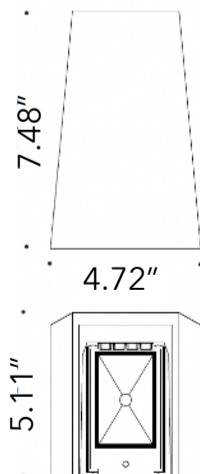

BW-137 BW-142 BW-200 BW-285

Shown in Natural Stone (18) finish

Input Voltage	120V-277V
Wattage	5.3W-10.2W
Delivered Lumens	679LM-1400LM
CCT	2700K, 3000K, 3500K, 4000K
Material	Cement /Die-cast aluminum lighting module
IK Rating	IK06
Dimming	Phase & 0-10v (100%-5%)
Lamp Life	50,000Hr
Environment	IP65 / cable gland IP67
Operating Temp	-4° F - 104° F

BRUT

Wall Light

SPECIFICATIONS

BW-120 & 140 (10.2W 828LM)

BW-120

BW-140

BW-190 (10.2W 679LM)

BW-136 (10.2W 740LM)

BW-130 (10.2W 742LM)

BW-142 (9.6W 858LM)

BRUT

Wall Light

SPECIFICATIONS

BW-137 (10.2W 696LM)

BW-200 (5.3W 800LM)

BW-285 (10.2W 1400LM)