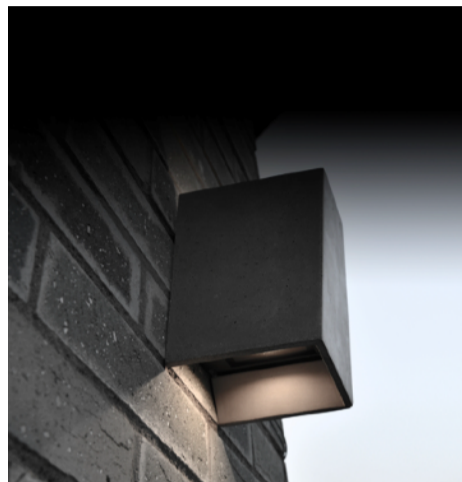

BRUT

Wall Light

Illuminate the space with raw elegance. Inspired by Béton Brut, the BRUT collection embraces the beauty of raw concrete with sleek, modern sophistication.

BRUT Wall Light is an industrial-chic cement outdoor wall light featuring an adjustable beam.

BRUT Wall Light comes in 4 concrete finish options or can be powder coated to any RAL#.

Offered in various shapes and wattages.

IP65 rated for outdoor installations.

SPECIFICATIONS

BW-120 BW-190 BW-130 BW-136

BW-137 BW-142 BW-200 BW-285

Shown in Natural Stone (18) finish

Input Voltage	120V-277V
Wattage	5.3W-10.2W
Delivered Lumens	679LM-1400LM
CCT	2700K, 3000K, 3500K, 4000K
Material	Cement /Die-cast aluminum lighting module
IK Rating	IK06
Dimming	Phase & 0-10v (100%-5%)
Lamp Life	50,000Hr
Environment	IP65 / cable gland IP67
Operating Temp	-4° F - 104° F