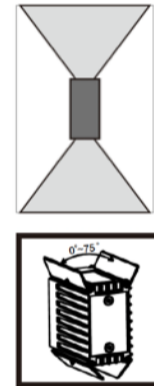

BW-137 BW-142 BW-200 BW-285

Shown in Natural Stone (18) finish

Input Voltage	120V-277V
Wattage	5.3W-10.2W
Delivered Lumens	679LM-1400LM
CCT	2700K, 3000K, 3500K, 4000K
Material	Cement /Die-cast aluminum lighting module
IK Rating	IK06
Dimming	Phase & 0-10v (100%-5%)
Lamp Life	50,000Hr
Environment	IP65 / cable gland IP67
Operating Temp	-4° F - 104° F

BRUT

Wall Light

SPECIFICATIONS

BW-120 & 140 (10.2W 828LM)

BW-120

BW-140

BW-190 (10.2W 679LM)

BW-136 (10.2W 740LM)

BW-130 (10.2W 742LM)

BW-142 (9.6W 858LM)

BRUT

Wall Light

SPECIFICATIONS

BW-137 (10.2W 696LM)

BW-200 (5.3W 800LM)

BW-285 (10.2W 1400LM)