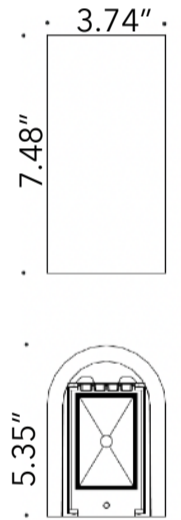

BW-137 BW-142 BW-200 BW-285

Shown in Natural Stone (18) finish

Input Voltage	120V-277V
Wattage	5.3W-10.2W
Delivered Lumens	679LM-1400LM
CCT	2700K, 3000K, 3500K, 4000K
Material	Cement /Die-cast aluminum lighting module
IK Rating	IK06
Dimming	Phase & 0-10v (100%-5%)
Lamp Life	50,000Hr
Environment	IP65 / cable gland IP67
Operating Temp	-4° F - 104° F

BRUT

Wall Light

SPECIFICATIONS

BW-120 & 140 (10.2W 828LM)

BW-120

BW-140

BW-190 (10.2W 679LM)

BW-136 (10.2W 740LM)

BW-130 (10.2W 742LM)

BW-142 (9.6W 858LM)

BRUT

Wall Light

SPECIFICATIONS

BW-137 (10.2W 696LM)

BW-200 (5.3W 800LM)

BW-285 (10.2W 1400LM)