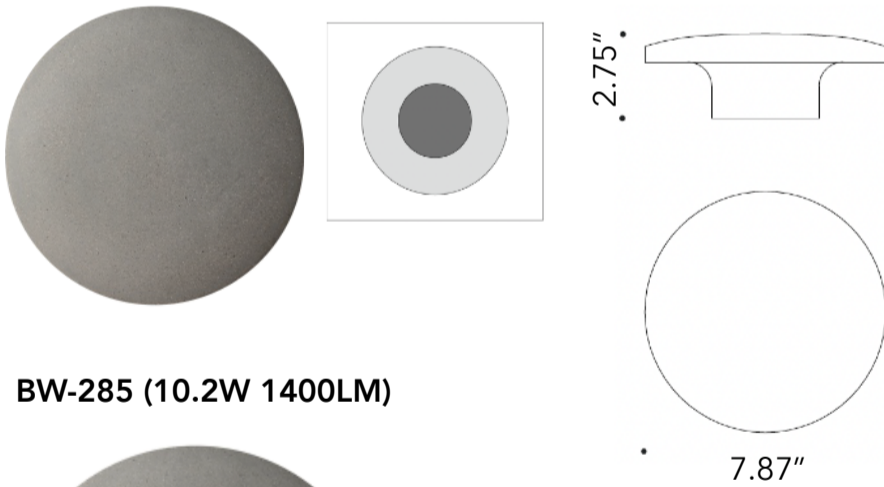

BW-137 BW-142 BW-200 BW-285

Shown in Natural Stone (18) finish

Input Voltage	120V-277V
Wattage	5.3W-10.2W
Delivered Lumens	679LM-1400LM
CCT	2700K, 3000K, 3500K, 4000K
Material	Cement /Die-cast aluminum lighting module
IK Rating	IK06
Dimming	Phase & 0-10v (100%-5%)
Lamp Life	50,000Hr
Environment	IP65 / cable gland IP67
Operating Temp	-4° F - 104° F

BW-130 (10.2W 742LM)

BW-142 (9.6W 858LM)

BRUT

Wall Light

SPECIFICATIONS

BW-137 (10.2W 696LM)

BW-200 (5.3W 800LM)

BW-285 (10.2W 1400LM)