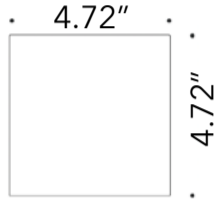

BW-137 BW-142 BW-200 BW-285

Shown in Natural Stone (18) finish

Input Voltage	120V-277V
Wattage	5.3W-10.2W
Delivered Lumens	679LM-1400LM
CCT	2700K, 3000K, 3500K, 4000K
Material	Cement /Die-cast aluminum lighting module
IK Rating	IK06
Dimming	Phase & 0-10v (100%-5%)
Lamp Life	50,000Hr
Environment	IP65 / cable gland IP67
Operating Temp	-4° F - 104° F

BRUT

Wall Light

SPECIFICATIONS

BW-120 & 140 (10.2W 828LM)

BW-120

BW-140

BW-190 (10.2W 679LM)

BW-136 (10.2W 740LM)