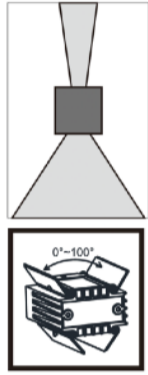

SPECIFICATIONS

BW-120 & 140 (10.2W 828LM)