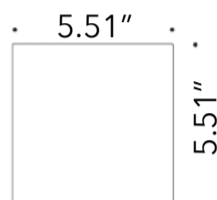

BW-137 BW-142 BW-200 BW-285

Shown in Natural Stone (18) finish

Input Voltage	120V-277V
Wattage	5.3W-10.2W
Delivered Lumens	679LM-1400LM
CCT	2700K, 3000K, 3500K, 4000K
Material	Cement /Die-cast aluminum lighting module
IK Rating	IK06
Dimming	Phase & 0-10v (100%-5%)
Lamp Life	50,000Hr
Environment	IP65 / cable gland IP67
Operating Temp	-4° F - 104° F

BRUT

Wall Light

SPECIFICATIONS

BW-120 & 140 (10.2W 828LM)

BW-120

BW-140

BW-190 (10.2W 679LM)

BW-136 (10.2W 740LM)