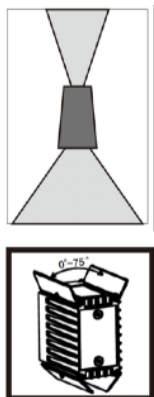

BW-137 BW-142 BW-200 BW-285

Shown in Natural Stone (18) finish

Input Voltage	120V-277V
Wattage	5.3W-10.2W
Delivered Lumens	679LM-1400LM
CCT	2700K, 3000K, 3500K, 4000K
Material	Cement /Die-cast aluminum lighting module
IK Rating	IK06
Dimming	Phase & 0-10v (100%-5%)
Lamp Life	50,000Hr
Environment	IP65 / cable gland IP67
Operating Temp	-4° F - 104° F

BRUT

Wall Light

SPECIFICATIONS

BW-120 & 140 (10.2W 828LM)

BW-120

BW-140

BW-190 (10.2W 679LM)

BW-136 (10.2W 740LM)

BW-130 (10.2W 742LM)

BW-142 (9.6W 858LM)

BRUT

Wall Light

SPECIFICATIONS

BW-137 (10.2W 696LM)

BW-200 (5.3W 800LM)

BW-285 (10.2W 1400LM)