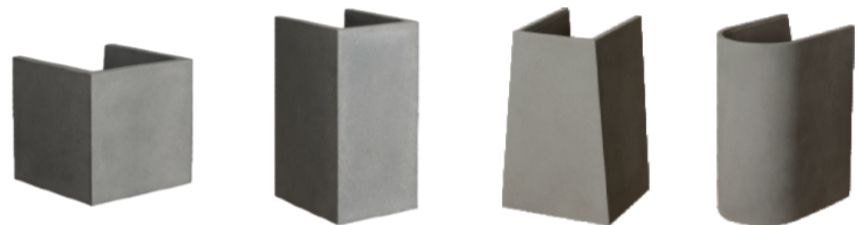

BRUT

Wall Light

Illuminate the space with raw elegance. Inspired by Béton Brut, the BRUT collection embraces the beauty of raw concrete with sleek, modern sophistication.

BRUT Wall Light is an industrial-chic cement outdoor wall light featuring an adjustable beam.

BRUT Wall Light comes in 4 concrete finish options or can be powder coated to any RAL#.

Offered in various shapes and wattages.

IP65 rated for outdoor installations.

SPECIFICATIONS

BW-120 BW-190 BW-130 BW-136

BW-137 BW-142 BW-200 BW-285

Shown in Natural Stone (18) finish

Input Voltage	120V-277V
Wattage	5.3W-10.2W
Delivered Lumens	679LM-1400LM
CCT	2700K, 3000K, 3500K, 4000K
Material	Cement /Die-cast aluminum lighting module
IK Rating	IK06
Dimming	Phase & 0-10v (100%-5%)
Lamp Life	50,000Hr
Environment	IP65 / cable gland IP67
Operating Temp	-4° F - 104° F