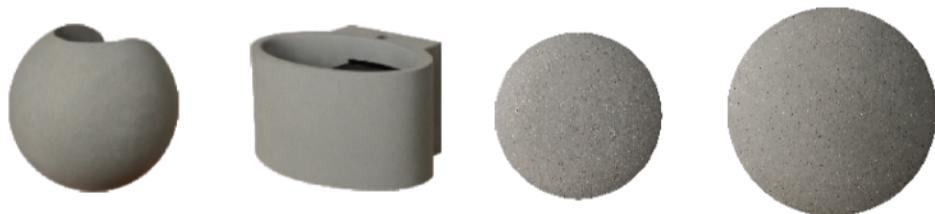

BRUT

Wall Light

Illuminate the space with raw elegance. Inspired by Béton Brut, the BRUT collection embraces the beauty of raw concrete with sleek, modern sophistication.

BRUT Wall Light is an industrial-chic cement outdoor wall light featuring an adjustable beam.

BRUT Wall Light comes in 4 concrete finish options or can be powder coated to any RAL#.

Offered in various shapes and wattages.

IP65 rated for outdoor installations.

SPECIFICATIONS

BW-120 BW-190 BW-130 BW-136

BW-137 BW-142 BW-200 BW-285

Shown in Natural Stone (18) finish

Input Voltage	120V-277V
Wattage	5.3W-10.2W
Delivered Lumens	679LM-1400LM
CCT	2700K, 3000K, 3500K, 4000K
Material	Cement /Die-cast aluminum lighting module
IK Rating	IK06
Dimming	Phase & 0-10v (100%-5%)
Lamp Life	50,000Hr
Environment	IP65 / cable gland IP67
Operating Temp	-4° F - 104° F

Ordering Code:

Series	Wall Light P/N		CCT		Concrete Finish		Dimming	
BRUT	BW-120	BW-137	27K	2700K	PS12	Pepper Sand	D10	0-10V
	BW-140	BW-142	30K	3000K	SG13	Starling Grey	DTR	Triac/Phase
	BW-190	BW-200	35K	3500K	NS18	Natural Stone		
	BW-130	BW-285	40K	4000K	EB04	Slat Earth Brown		
	BW-136				RAL#	RAL Finish		