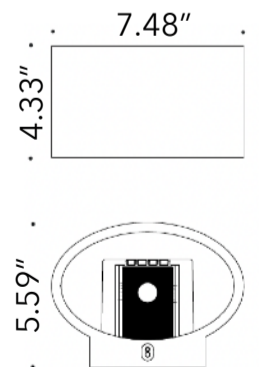

BW-137 BW-142 BW-200 BW-285

Shown in Natural Stone (18) finish

Input Voltage	120V-277V
Wattage	5.3W-10.2W
Delivered Lumens	679LM-1400LM
CCT	2700K, 3000K, 3500K, 4000K
Material	Cement /Die-cast aluminum lighting module
IK Rating	IK06
Dimming	Phase & 0-10v (100%-5%)
Lamp Life	50,000Hr
Environment	IP65 / cable gland IP67
Operating Temp	-4° F - 104° F

BRUT

Wall Light

SPECIFICATIONS

BW-120 & 140 (10.2W 828LM)

BW-120

BW-140

BW-190 (10.2W 679LM)

BW-136 (10.2W 740LM)

BW-130 (10.2W 742LM)

BW-142 (9.6W 858LM)

BRUT

Wall Light

SPECIFICATIONS

BW-137 (10.2W 696LM)

BW-200 (5.3W 800LM)

BW-285 (10.2W 1400LM)