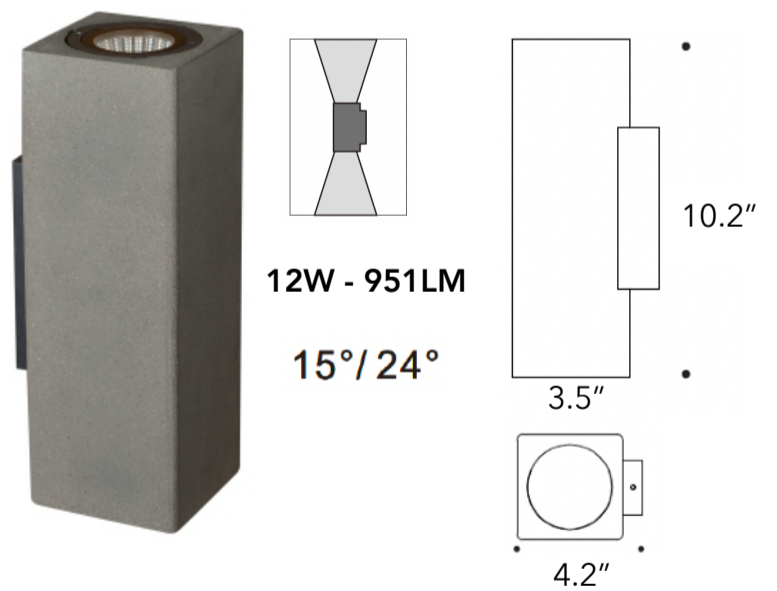

### SPECIFICATIONS

Square

Round

Shown in Apollo Grey (18) finish

Input Voltage	120V-277V
Wattage	5.3W-12W
Delivered Lumens	580LM - 950LM
CCT	2700K, 3000K, 3500K, 4000K
Material	Cement /Die-cast aluminum lighting module
IK Rating	IK06
Dimming	Phase & 0-10v (100%-5%)
Lamp Life	50,000Hr
Environment	IP65 / cable gland IP67
Operating Temp	-4° F - 104° F

## Wall Cylinder

### SPECIFICATIONS

CWR-90DN6W

CWR-90UD12W

CWS-90DN6W

CWS-90UD12W