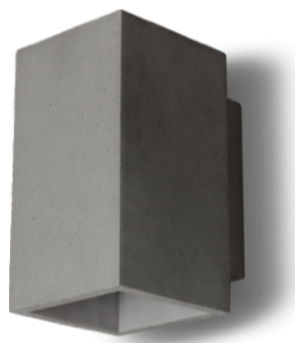

## Wall Cylinder

Illuminate the space with raw elegance. Inspired by Béton Brut, the BRUT collection embraces the beauty of raw concrete with sleek, modern sophistication.

**BRUT Wall Cylinder** is a minimalistic, modern-designed outdoor wall mounted cylinder available in both direct and indirect distribution options.

**BRUT Wall Cylinder** comes in 4 concrete finish options or can be powder coated to any RAL#.

Available in single 5.3W and 6W for direct only illumination and 10.2W and 12W for both direct and indirect illumination.

### SPECIFICATIONS

Square

Round

Shown in Apollo Grey (18) finish

Input Voltage	120V-277V
Wattage	5.3W-12W
Delivered Lumens	580LM - 950LM
CCT	2700K, 3000K, 3500K, 4000K
Material	Cement /Die-cast aluminum lighting module
IK Rating	IK06
Dimming	Phase & 0-10v (100%-5%)
Lamp Life	50,000Hr
Environment	IP65 / cable gland IP67
Operating Temp	-4° F - 104° F