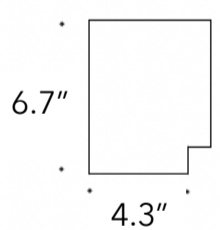

BRUT

Wall Cylinder

SPECIFICATIONS

CWS-110UD10