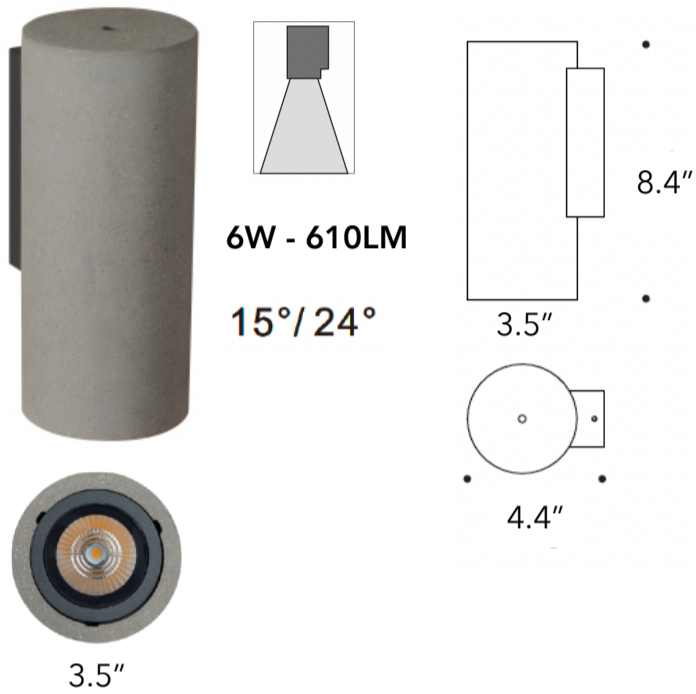

5.3W - 585LM

5.3\"/>

SPECIFICATIONS

CWR-90DN6W