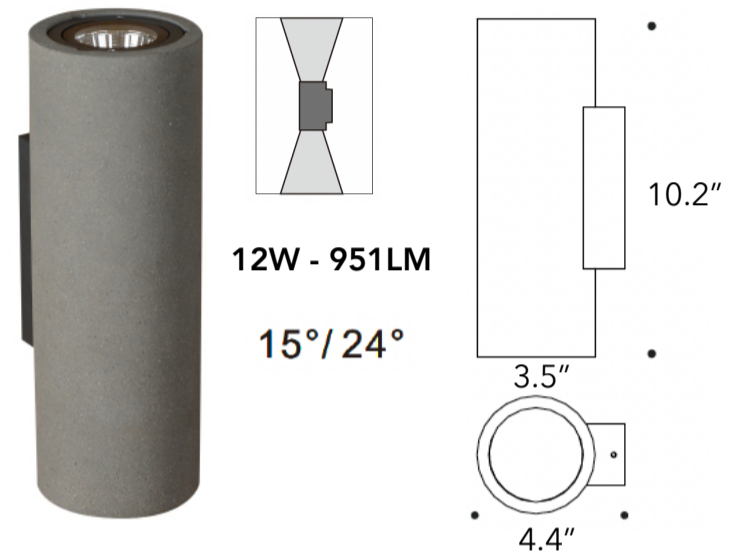

CWR-90UD12W