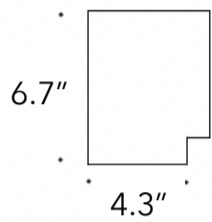

BRUT

Wall Cylinder

SPECIFICATIONS

CWS-110UD10