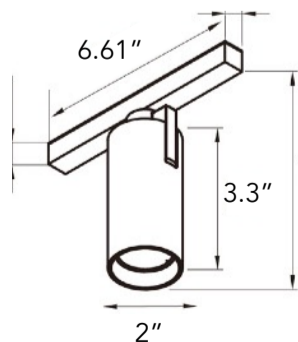

Spot Luminaires

Spots

S8

S12

S21

S23

S15A

Order Code		
Model	S8 S12 S21 S23 S15A	8W (560lm) 12W (840lm) 21W (1470lm) 22.5 (1725lm) 15W (1050lm)
Voltage	48V	48VDC
CRI	80 90	80Ra 90Ra
CCT	27K 30K 35K 40K D2W	2700K 3000K 3500K 4000K 3000-1800K
Beam	15D 24D 36D	15 degree 24 degree 36 degree
Dimming	10 DALI WLS	0-10V DALI Wireless / Bluetooth
Finish	WH BK	White Black
Accessory	HC LS CB	Honeycomb Linear Spread Cross Baffle