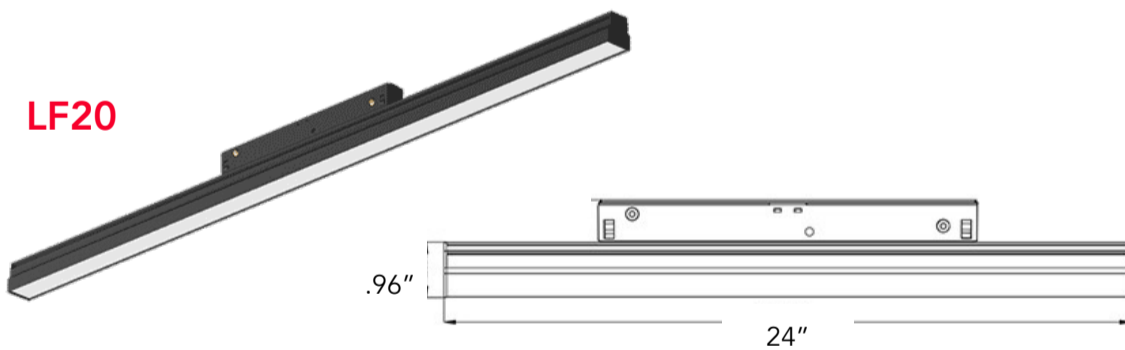

Linear Luminaires

Linear Frost

Order Code

Model	LF10S	10W (600lm)
	LF10	10W (600lm)
	LF20	20W (1200lm)
	LF40	40W (2400lm)
Voltage	48V	48VDC
CRI	80	80Ra
	90	90Ra
CCT	27K	2700K
	30K	3000K
	35K	3500K
	40K	4000K
	D2W	3000-1800K
Beam	100D	LF10, LF20, LF40
	300D	LF10S
Dimming	10	0-10V
	DALI	DALI
	WLS	Wireless / Bluetooth
Finish	WH	White
	BK	Black