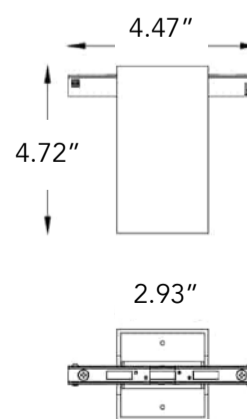

TAG55-S
TAG75-S