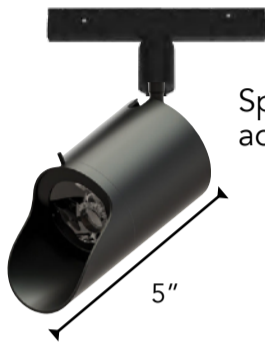

*Swivel mount base also available.
Add "SV" to model #

Wall Wash and Flexible Luminaires

SW15

Spot with wall wash optic. 90 degree adjustment with 360 degree rotation

ASY20

DAS20

Asymmetric linear wall wash with single and dual polarized optic