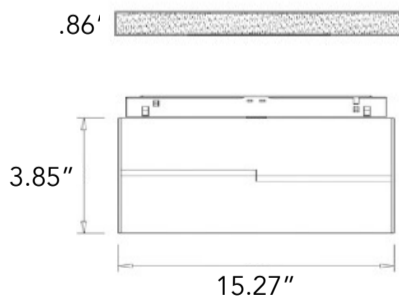

Foldable Luminaires

Foldable

FF8

FF15

Order Code		
Model	FB12 FB18 FF8 FF15	12W (960lm) 18W (1260lm) 8W (480lm) 15W (900lm)
Voltage	48V	48VDC
CRI	80 90	80Ra 90Ra
CCT	27K 30K 35K 40K D2W	2700K 3000K 3500K 4000K 3000-1800K
Beam	25D 45D 60D 110D	25 degree 45 degree 60 degree Only FF Series
Dimming	10 DALI WLS	0-10V DALI Wireless / Bluetooth
Finish	WH BK	White Black

*Swivel mount base also available.
Add "SV" to model #