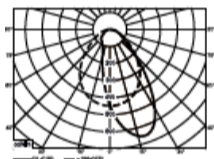

*Swivel mount base also available.
Add "SV" to model #

Wall Wash and Flexible Luminaires

SW15

Spot with wall wash optic. 90 degree adjustment with 360 degree rotation

ASY20

DAS20

Asymmetric linear wall wash with single and dual polarized optic