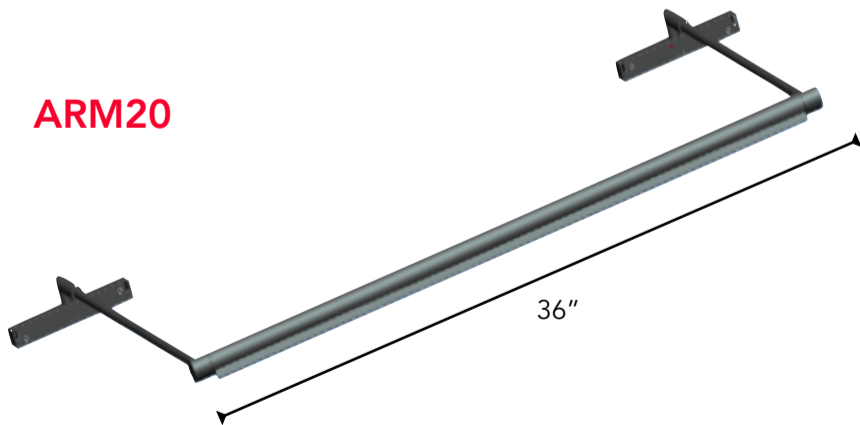

Asymmetric linear wall wash with single and dual polarized optic

ARM20