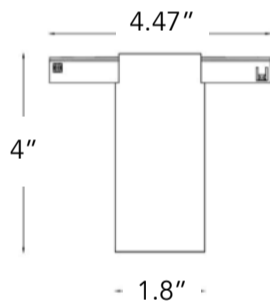

Flexible Luminaires

Point Source

PS9

25D -25 degree only

PS10

PS20

Also available in:
GD - Gold

TAG46

TAG55

TAG55-S
TAG75-S

Order Code

Model	PS9	PS10	PS20	TAG46	TAG55	TAG55-S	TAG75-S			
	9W (650LM)	10W (750LM)	20W (1500LM)	10W (600LM)	15W (900LM)	10W (600LM)	15W (900LM)			
Voltage	48V	48VDC								
CRI	80	80Ra	90	90Ra						
CCT	27K	2700K	30K	3000K	35K	3500K	40K	4000K	D2W	3000-1800K
Beam	15D	15 degree	24D	24 degree	36D	36 degree				
Dimming	10	0-10V	DALI	DALI	WLS	Wireless / Bluetooth				
Finish	WH	White	BK	Black