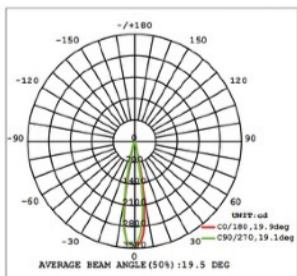

Warm dimming and tunable white available (consult factory)

Fixtures click and lock into place

Spot Luminaires

ORDER CODE:

Zoomable Lens Spot

Zoom Lens - 15 - 55 degree

	Order Code	
Model	Z15	15W (1140-1215lm)
Voltage	48V	48VDC
CRI	80	80Ra
	90	90Ra
CCT	27K	2700K
	30K	3000K
	35K	3500K
	40K	4000K
	D2W	3000-1800K
Beam	Z	Zoomable Lens
Dimming	10	0-10V
	DALI	DALI
	WLS	Wireless / Bluetooth
Finish	WH	White
	BK	Black
Accessory	HC	Honeycomb
	LS	Linear Spread