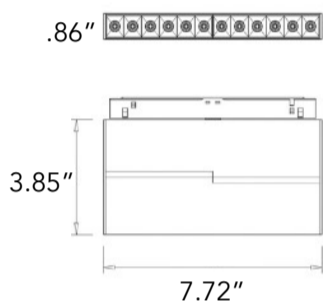

Foldable Luminaires

Foldable

FB12