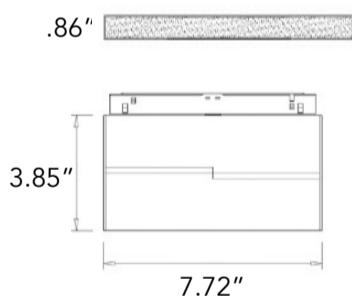

Foldable Luminaires

Foldable

FF8

Order Code		
Model	FB12 FB18 FF8 FF15	12W (960lm) 18W (1260lm) 8W (480lm) 15W (900lm)
Voltage	48V	48VDC
CRI	80 90	80Ra 90Ra
CCT	27K 30K 35K 40K D2W	2700K 3000K 3500K 4000K 3000-1800K
Beam	25D 45D 60D 110D	25 degree 45 degree 60 degree Only FF Series
Dimming	10 DALI WLS	0-10V DALI Wireless / Bluetooth
Finish	WH BK	White Black

*Swivel mount base also available.
Add "SV" to model #