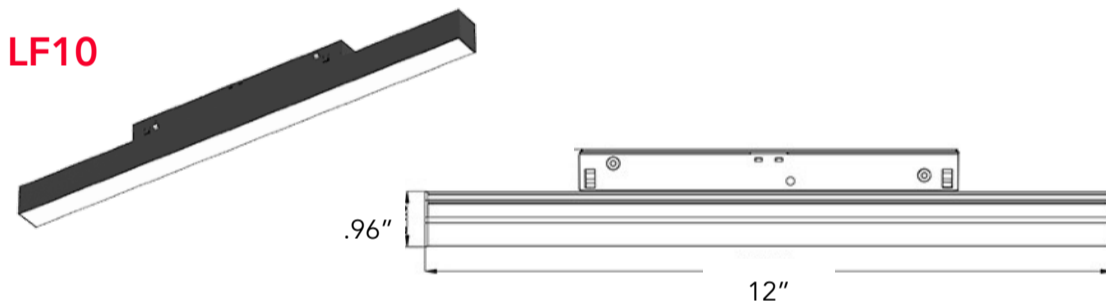

Linear Luminaires

Linear Frost

Order Code

Model	LF10S	10W (600lm)
	LF10	10W (600lm)
	LF20	20W (1200lm)
	LF40	40W (2400lm)
Voltage	48V	48VDC
CRI	80	80Ra
	90	90Ra
CCT	27K	2700K
	30K	3000K
	35K	3500K
	40K	4000K
	D2W	3000-1800K
Beam	100D	LF10, LF20, LF40
	300D	LF10S
Dimming	10	0-10V
	DALI	DALI
	WLS	Wireless / Bluetooth
Finish	WH	White
	BK	Black