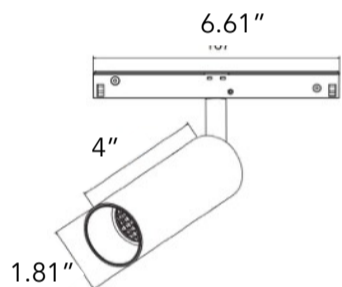

Spot Luminaires

Spots

S8

S12

S21

S23

S15A

Order Code		
Model	S8 S12 S21 S23 S15A	8W (560lm) 12W (840lm) 21W (1470lm) 22.5 (1725lm) 15W (1050lm)
Voltage	48V	48VDC
CRI	80 90	80Ra 90Ra
CCT	27K 30K 35K 40K D2W	2700K 3000K 3500K 4000K 3000-1800K
Beam	15D 24D 36D	15 degree 24 degree 36 degree
Dimming	10 DALI WLS	0-10V DALI Wireless / Bluetooth
Finish	WH BK	White Black
Accessory	HC LS CB	Honeycomb Linear Spread Cross Baffle