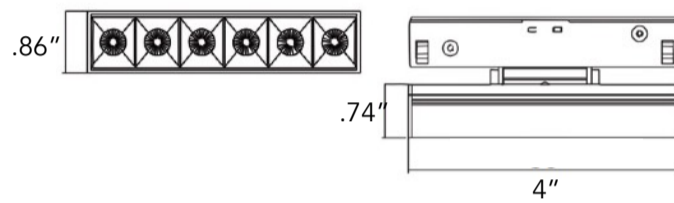

Linear Luminaires

Linear Baffle and Spotlight

LB6