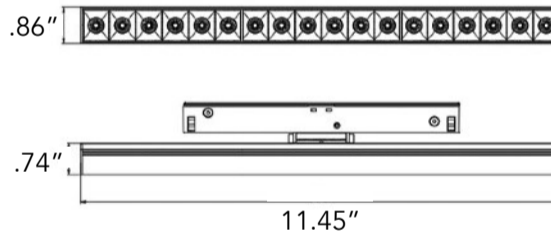

Linear Luminaires

Linear Baffle and Spotlight

LB6

LB12

LB18

LS6

LS12

Order Code

Model	LB6 LB12 LB18 LS6 LS12	6W (420lm) 12W (840lm) 18W (1260lm) 6W (480lm) 12W (1120lm)
Voltage	48V	48VDC
CRI	80 90	80Ra 90Ra
CCT	27K 30K 35K 40K D2W	2700K 3000K 3500K 4000K 3000-1800K
Beam LB Series	20D 34D 48D	20 degree 34 degree 48 degree
LS Series	25D 45D 60D	25 degree 45 degree 60 degree
Dimming	10 DALI WLS	0-10V DALI Wireless / Bluetooth
Finish	WH BK	White Black