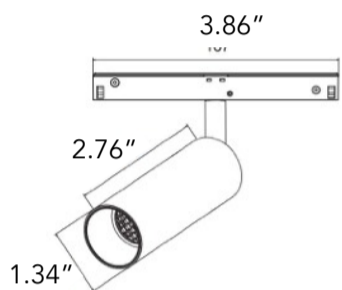

Spot Luminaires

Spots

S12

Order Code		
Model	S8 S12 S21 S23 S15A	8W (560lm) 12W (840lm) 21W (1470lm) 22.5 (1725lm) 15W (1050lm)
Voltage	48V	48VDC
CRI	80 90	80Ra 90Ra
CCT	27K 30K 35K 40K D2W	2700K 3000K 3500K 4000K 3000-1800K
Beam	15D 24D 36D	15 degree 24 degree 36 degree
Dimming	10 DALI WLS	0-10V DALI Wireless / Bluetooth
Finish	WH BK	White Black
Accessory	HC LS CB	Honeycomb Linear Spread Cross Baffle