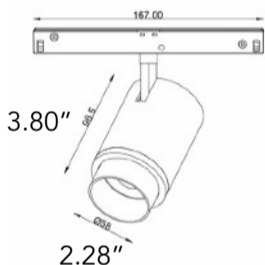

Spot Luminaires

ORDER CODE:

Zoomable Lens Spot

Zoom Lens - 15 - 55 degree