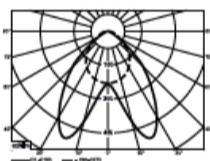

*Swivel mount base also available.
Add "SV" to model #

Wall Wash and Flexible Luminaires

SW15

Spot with wall wash optic. 90 degree adjustment with 360 degree rotation

ASY20

DAS20

Asymmetric linear wall wash with single and dual polarized optic