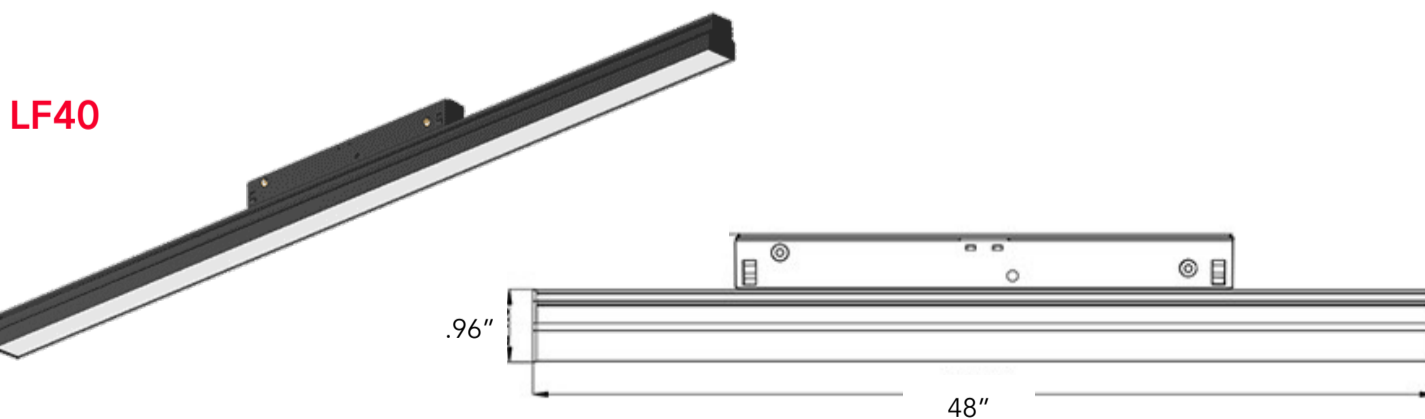

Linear Luminaires

Linear Frost

Order Code

Model	LF10S	10W (600lm)
	LF10	10W (600lm)
	LF20	20W (1200lm)
	LF40	40W (2400lm)
Voltage	48V	48VDC
CRI	80	80Ra
	90	90Ra
CCT	27K	2700K
	30K	3000K
	35K	3500K
	40K	4000K
	D2W	3000-1800K
Beam	100D	LF10, LF20, LF40
	300D	LF10S
Dimming	10	0-10V
	DALI	DALI
	WLS	Wireless / Bluetooth
Finish	WH	White
	BK	Black