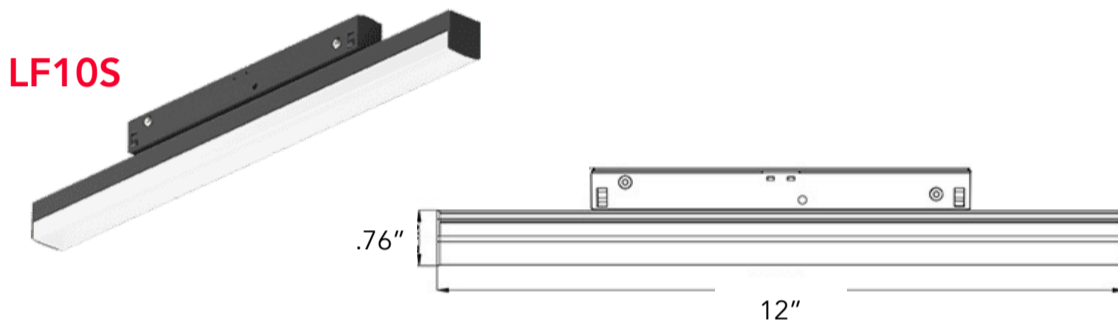

Linear Luminaires

Linear Frost

Order Code

Model	LF10S	10W (600lm)
	LF10	10W (600lm)
	LF20	20W (1200lm)
	LF40	40W (2400lm)
Voltage	48V	48VDC
CRI	80	80Ra
	90	90Ra
CCT	27K	2700K
	30K	3000K
	35K	3500K
	40K	4000K
	D2W	3000-1800K
Beam	100D	LF10, LF20, LF40
	300D	LF10S
Dimming	10	0-10V
	DALI	DALI
	WLS	Wireless / Bluetooth
Finish	WH	White
	BK	Black