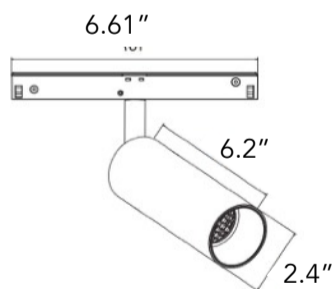

Spot Luminaires

Spots

S8

S12

S21

S23

S15A

Order Code		
Model	S8 S12 S21 S23 S15A	8W (560lm) 12W (840lm) 21W (1470lm) 22.5 (1725lm) 15W (1050lm)
Voltage	48V	48VDC
CRI	80 90	80Ra 90Ra
CCT	27K 30K 35K 40K D2W	2700K 3000K 3500K 4000K 3000-1800K
Beam	15D 24D 36D	15 degree 24 degree 36 degree
Dimming	10 DALI WLS	0-10V DALI Wireless / Bluetooth
Finish	WH BK	White Black
Accessory	HC LS CB	Honeycomb Linear Spread Cross Baffle