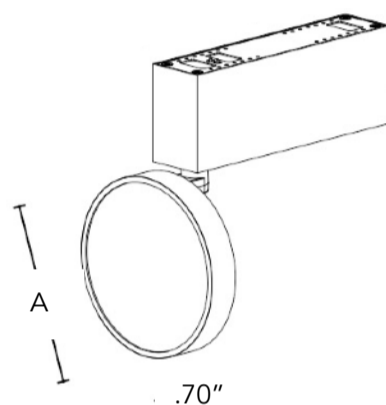

ATTRAKT

BINA COMPANY

Decorative Luminaires

Sun10

Sun20

Sun10 - 3.96"

Sun20 - 5.33"

.70"

Sun20P

Sun35P

.70"

Sun20P - 10"

Sun35P - 17"

Order Code

Model	Sun10	Sun20	Sun20P	Sun35P						
	10W (840lm)	20W (1740lm)	20W (1740lm)	35W (2993lm)						
Voltage	48V	48VDC								
CRI	80	90	80Ra	90Ra						
CCT	27K	30K	35K	40K	D2W	2700K	3000K	3500K	4000K	3000-1800K
Beam	Leave blank					110 degree				
Dimming	10	DALI	WLS			0-10V	DALI	Wireless / Bluetooth		
Finish	WH	BK	GD			White	Black	Gold		
Stem 12P & 40P only	12	24	CS			12"	24"	Custom (specify in inches)		
Suspension	R	C				Rod	Cable/Wire			
Length	XX"					Specify in inches				