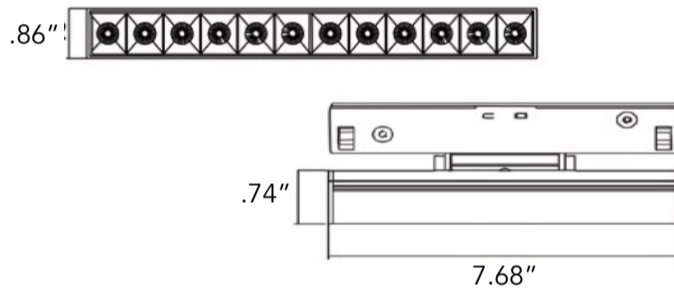

Linear Luminaires

Linear Baffle and Spotlight

LB6

LB12

LB18

LS6

LS12

Order Code

Model	LB6 LB12 LB18 LS6 LS12	6W (420lm) 12W (840lm) 18W (1260lm) 6W (480lm) 12W (1120lm)
Voltage	48V	48VDC
CRI	80 90	80Ra 90Ra
CCT	27K 30K 35K 40K D2W	2700K 3000K 3500K 4000K 3000-1800K
Beam LB Series	20D 34D 48D	20 degree 34 degree 48 degree
LS Series	25D 45D 60D	25 degree 45 degree 60 degree
Dimming	10 DALI WLS	0-10V DALI Wireless / Bluetooth
Finish	WH BK	White Black