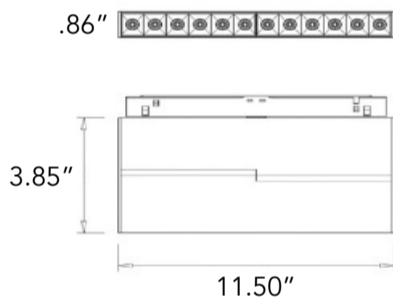

Foldable Luminaires

Foldable

FB18

FF8

Order Code		
Model	FB12 FB18 FF8 FF15	12W (960lm) 18W (1260lm) 8W (480lm) 15W (900lm)
Voltage	48V	48VDC
CRI	80 90	80Ra 90Ra
CCT	27K 30K 35K 40K D2W	2700K 3000K 3500K 4000K 3000-1800K
Beam	25D 45D 60D 110D	25 degree 45 degree 60 degree Only FF Series
Dimming	10 DALI WLS	0-10V DALI Wireless / Bluetooth
Finish	WH BK	White Black

*Swivel mount base also available.
Add "SV" to model #