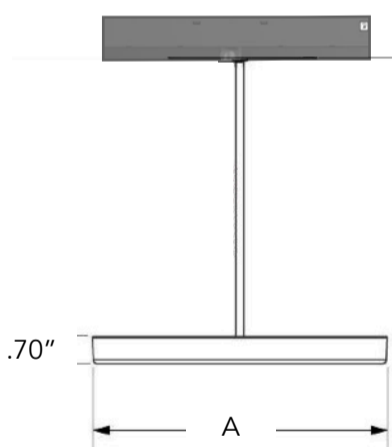

ATTRAKT

BINA COMPANY

Decorative Luminaires

Sun10

Sun20

Sun10 - 3.96"

Sun20 - 5.33"

.70"

Sun20P

Sun35P

.70"

Sun20P - 10"

Sun35P - 17"

Order Code

Model	Sun10	Sun20	Sun20P	Sun35P						
	10W (840lm)	20W (1740lm)	20W (1740lm)	35W (2993lm)						
Voltage	48V	48VDC								
CRI	80	90	80Ra	90Ra						
CCT	27K	30K	35K	40K	D2W	2700K	3000K	3500K	4000K	3000-1800K
Beam	Leave blank					110 degree				
Dimming	10	DALI	WLS			0-10V	DALI	Wireless / Bluetooth		
Finish	WH	BK	GD			White	Black	Gold		
Stem 12P & 40P only	12	24	CS			12"	24"	Custom (specify in inches)		
Suspension	R	C				Rod	Cable/Wire			
Length	XX"					Specify in inches				