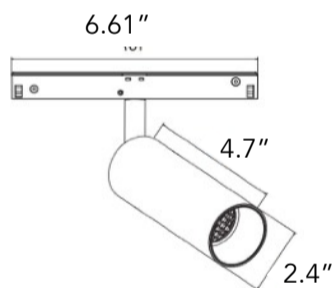

Spot Luminaires

Spots

S8

S12

S21

S23

S15A

Order Code		
Model	S8 S12 S21 S23 S15A	8W (560lm) 12W (840lm) 21W (1470lm) 22.5 (1725lm) 15W (1050lm)
Voltage	48V	48VDC
CRI	80 90	80Ra 90Ra
CCT	27K 30K 35K 40K D2W	2700K 3000K 3500K 4000K 3000-1800K
Beam	15D 24D 36D	15 degree 24 degree 36 degree
Dimming	10 DALI WLS	0-10V DALI Wireless / Bluetooth
Finish	WH BK	White Black
Accessory	HC LS CB	Honeycomb Linear Spread Cross Baffle