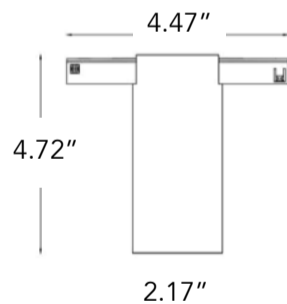

Flexible Luminaires

Point Source

PS9

25D -25 degree only

PS10

PS20

Also available in:
GD - Gold

TAG46

TAG55

TAG55-S
TAG75-S

Order Code

Model	PS9	PS10	PS20	TAG46	TAG55	TAG55-S	TAG75-S			
	9W (650LM)	10W (750LM)	20W (1500LM)	10W (600LM)	15W (900LM)	10W (600LM)	15W (900LM)			
Voltage	48V	48VDC								
CRI	80	80Ra	90	90Ra						
CCT	27K	2700K	30K	3000K	35K	3500K	40K	4000K	D2W	3000-1800K
Beam	15D	15 degree	24D	24 degree	36D	36 degree				
Dimming	10	0-10V	DALI	DALI	WLS	Wireless / Bluetooth				
Finish	WH	White	BK	Black