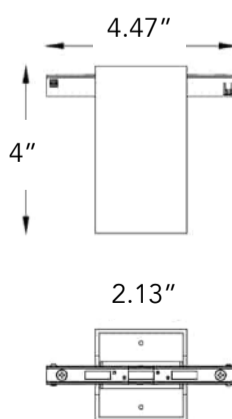

TAG55-S
TAG75-S