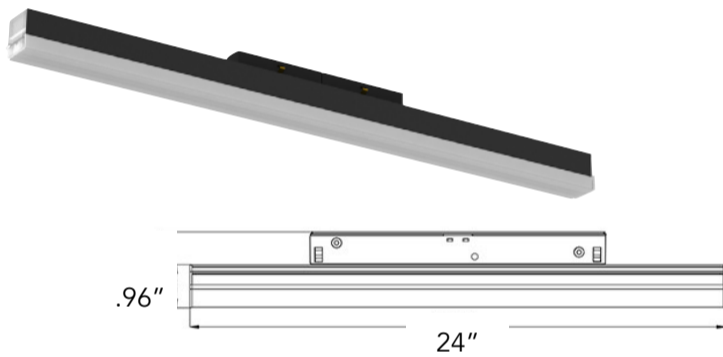

*Swivel mount base also available.
Add "SV" to model #

Wall Wash and Flexible Luminaires

SW15

Spot with wall wash optic. 90 degree adjustment with 360 degree rotation

ASY20

DAS20

Asymmetric linear wall wash with single and dual polarized optic