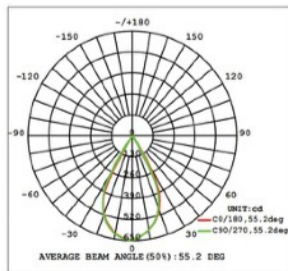

Order Code	
Model	Z15	15W (1140-1215lm)
Voltage	48V	48VDC
CRI	80	80Ra
	90	90Ra
CCT	27K	2700K
	30K	3000K
	35K	3500K
	40K	4000K
	D2W	3000-1800K
Beam	Z	Zoomable Lens
Dimming	10	0-10V
	DALI	DALI
	WLS	Wireless / Bluetooth
Finish	WH	White
	BK	Black
Accessory	HC	Honeycomb
	LS	Linear Spread