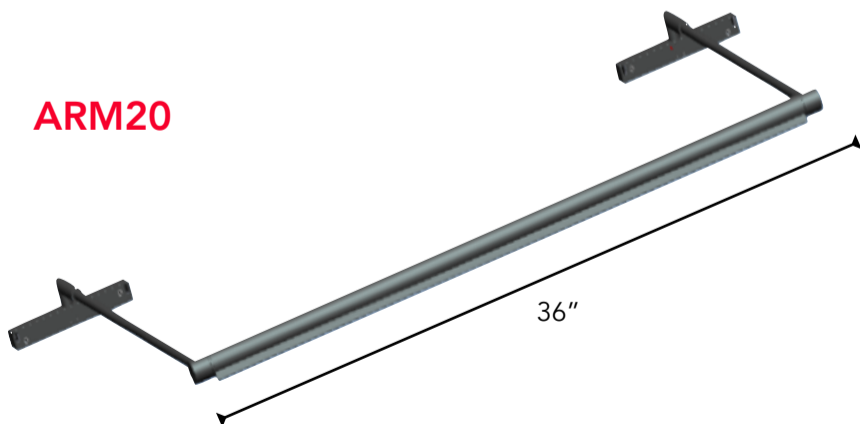

Asymmetric linear wall wash with single and dual polarized optic

ARM20