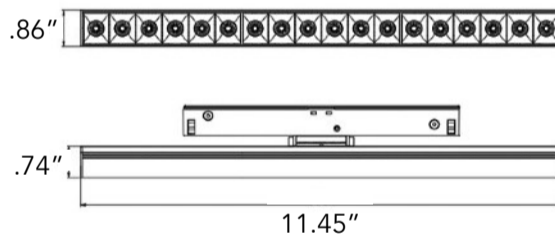

Linear Luminaires

Linear Baffle and Spotlight

LB6

LB12

LB18

LS6

LS12

Order Code

Model	LB6 LB12 LB18 LS6 LS12	6W (420lm) 12W (840lm) 18W (1260lm) 6W (480lm) 12W (1120lm)
Voltage	48V	48VDC
CRI	80 90	80Ra 90Ra
CCT	27K 30K 35K 40K D2W	2700K 3000K 3500K 4000K 3000-1800K
Beam LB Series	20D 34D 48D	20 degree 34 degree 48 degree
LS Series	25D 45D 60D	25 degree 45 degree 60 degree
Dimming	10 DALI WLS	0-10V DALI Wireless / Bluetooth
Finish	WH BK	White Black