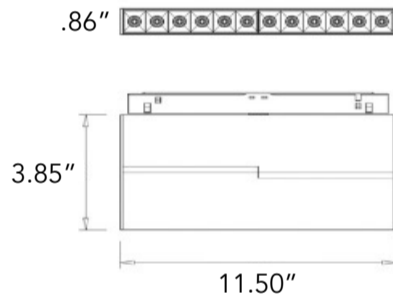

Foldable Luminaires

Foldable

FB12

FB18

FF8

FF15

Order Code		
Model	FB12 FB18 FF8 FF15	12W (960lm) 18W (1260lm) 8W (480lm) 15W (900lm)
Voltage	48V	48VDC
CRI	80 90	80Ra 90Ra
CCT	27K 30K 35K 40K D2W	2700K 3000K 3500K 4000K 3000-1800K
Beam	25D 45D 60D 110D	25 degree 45 degree 60 degree Only FF Series
Dimming	10 DALI WLS	0-10V DALI Wireless / Bluetooth
Finish	WH BK	White Black

*Swivel mount base also available.

Add "SV" to model #