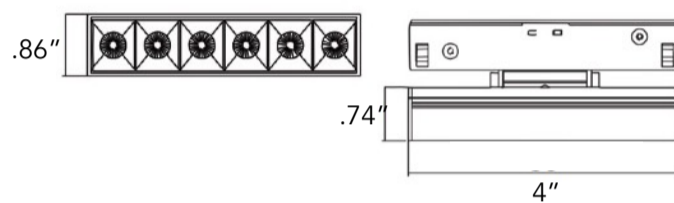

Linear Luminaires

Linear Baffle and Spotlight

LB6