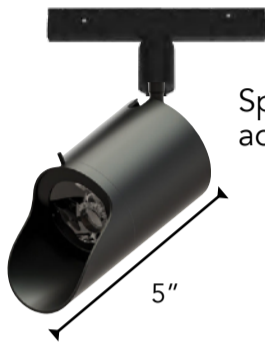

*Swivel mount base also available.

Add "SV" to model #

Wall Wash and Flexible Luminaires

SW15

Spot with wall wash optic. 90 degree adjustment with 360 degree rotation

ASY20

DAS20

Asymmetric linear wall wash with single and dual polarized optic