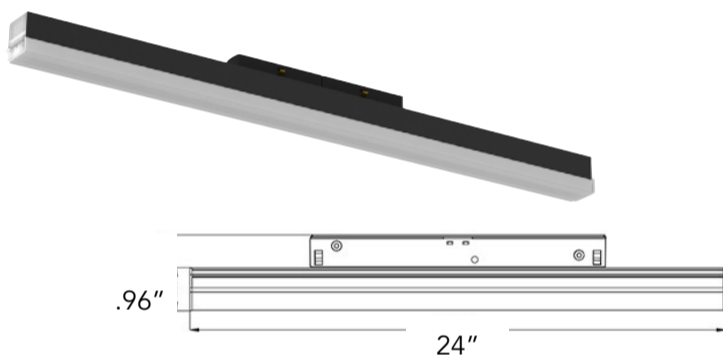

*Swivel mount base also available.

Add "SV" to model #

Wall Wash and Flexible Luminaires

SW15

Spot with wall wash optic. 90 degree adjustment with 360 degree rotation

ASY20

DAS20

Asymmetric linear wall wash with single and dual polarized optic