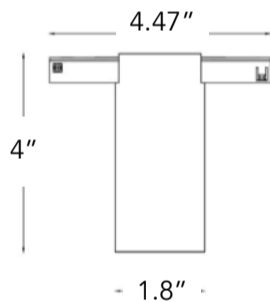

Flexible Luminaires

Point Source

PS9

25D -25 degree only

PS10

PS20

Also available in:
GD - Gold

TAG46

TAG55

TAG55-S
TAG75-S

Order Code

Model	PS9	PS10	PS20	TAG46	TAG55	TAG55-S	TAG75-S
	9W (650LM)	10W (750LM)	20W (1500LM)	10W (600LM)	15W (900LM)	10W (600LM)	15W (900LM)
Voltage	48V	48V	48V	48V	48V	48V	48V
CRI	80	80	90	80	80	90	90
CCT	27K	30K	35K	40K	D2W	2700K	3000K
						3500K	4000K
						3000-1800K	
Beam	15D	24D	36D	15D	24D	36D	15D
				15 degree	24 degree	36 degree	
Dimming	10	DALI	WLS	0-10V	DALI	Wireless / Bluetooth	
Finish	WH	BK		White	Black