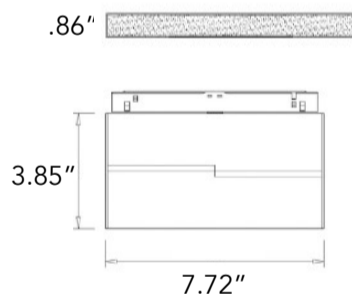

Foldable Luminaires

Foldable

FB12

FB18

FF8

FF15

Order Code		
Model	FB12 FB18 FF8 FF15	12W (960lm) 18W (1260lm) 8W (480lm) 15W (900lm)
Voltage	48V	48VDC
CRI	80 90	80Ra 90Ra
CCT	27K 30K 35K 40K D2W	2700K 3000K 3500K 4000K 3000-1800K
Beam	25D 45D 60D 110D	25 degree 45 degree 60 degree Only FF Series
Dimming	10 DALI WLS	0-10V DALI Wireless / Bluetooth
Finish	WH BK	White Black

*Swivel mount base also available.

Add "SV" to model #