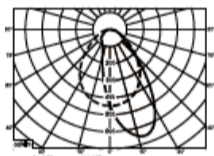

*Swivel mount base also available.

Add "SV" to model #

Wall Wash and Flexible Luminaires

SW15

Spot with wall wash optic. 90 degree adjustment with 360 degree rotation

ASY20

DAS20

Asymmetric linear wall wash with single and dual polarized optic