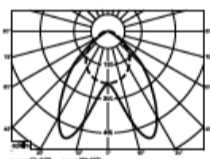

*Swivel mount base also available.

Add "SV" to model #

Wall Wash and Flexible Luminaires

SW15

Spot with wall wash optic. 90 degree adjustment with 360 degree rotation

ASY20

DAS20

Asymmetric linear wall wash with single and dual polarized optic