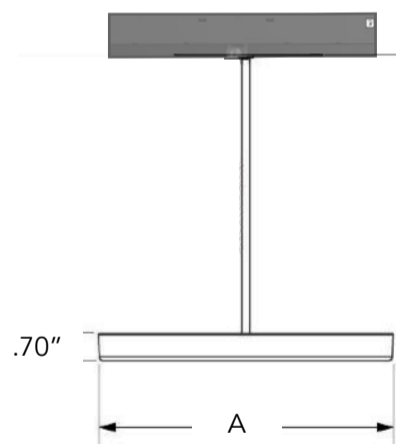

ATTRAKT

BINA COMPANY

Decorative Luminaires

Sun10

Sun20

Sun10 - 3.96"

Sun20 - 5.33"

Sun20P

Sun35P

Sun20P - 10"

Sun35P - 17"

Order Code

Model	Sun10	Sun20	Sun20P	Sun35P						
	10W (840lm)	20W (1740lm)	20W (1740lm)	35W (2993lm)						
Voltage	48V	48VDC								
CRI	80	90	80Ra	90Ra						
CCT	27K	30K	35K	40K	D2W	2700K	3000K	3500K	4000K	3000-1800K
Beam	Leave blank	110 degree								
Dimming	10	DALI	WLS		0-10V	DALI	Wireless / Bluetooth			
Finish	WH	BK	GD		White	Black	Gold			
Stem 12P & 40P only	12	24	CS		12"	24"	Custom (specify in inches)			
Suspension	R	C			Rod	Cable/Wire				
Length	XX"				Specify in inches					