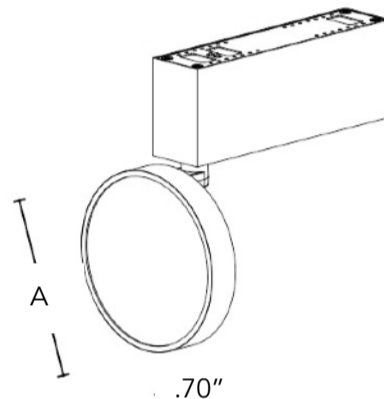

ATTRAKT

BINA COMPANY

Decorative Luminaires

Sun10

Sun20

Sun10 - 3.96"

Sun20 - 5.33"

Sun20P