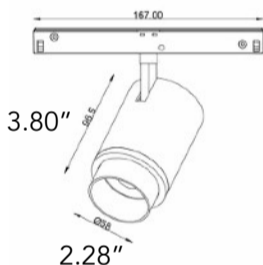

Spot Luminaires

ORDER CODE:

Zoomable Lens Spot

Zoom Lens - 15 - 55 degree