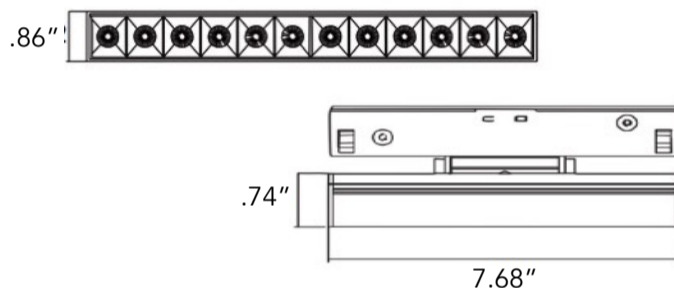

Linear Luminaires

Linear Baffle and Spotlight

LB6

LB12

LB18

LS6

LS12

Order Code

Model	LB6 LB12 LB18 LS6 LS12	6W (420lm) 12W (840lm) 18W (1260lm) 6W (480lm) 12W (1120lm)
Voltage	48V	48VDC
CRI	80 90	80Ra 90Ra
CCT	27K 30K 35K 40K D2W	2700K 3000K 3500K 4000K 3000-1800K
Beam LB Series	20D 34D 48D	20 degree 34 degree 48 degree
LS Series	25D 45D 60D	25 degree 45 degree 60 degree
Dimming	10 DALI WLS	0-10V DALI Wireless / Bluetooth
Finish	WH BK	White Black