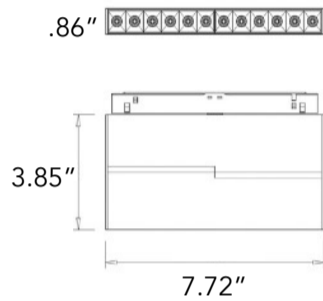

Foldable Luminaires

Foldable

FB12