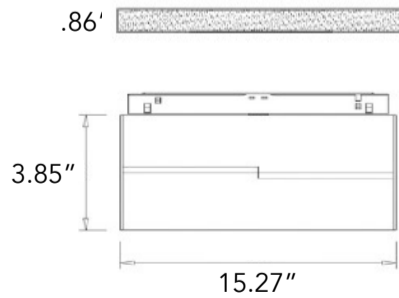

Foldable Luminaires

Foldable

FB12

FB18

FF8

FF15

Order Code		
Model	FB12 FB18 FF8 FF15	12W (960lm) 18W (1260lm) 8W (480lm) 15W (900lm)
Voltage	48V	48VDC
CRI	80 90	80Ra 90Ra
CCT	27K 30K 35K 40K D2W	2700K 3000K 3500K 4000K 3000-1800K
Beam	25D 45D 60D 110D	25 degree 45 degree 60 degree Only FF Series
Dimming	10 DALI WLS	0-10V DALI Wireless / Bluetooth
Finish	WH BK	White Black

*Swivel mount base also available.

Add "SV" to model #