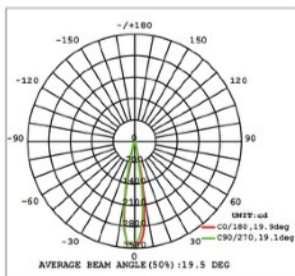

Warm dimming and tunable white available (consult factory)

Fixtures click and lock into place

Spot Luminaires

ORDER CODE:

Zoomable Lens Spot

Zoom Lens - 15 - 55 degree

	Order Code	
Model	Z15	15W (1140-1215lm)
Voltage	48V	48VDC
CRI	80	80Ra
	90	90Ra
CCT	27K	2700K
	30K	3000K
	35K	3500K
	40K	4000K
	D2W	3000-1800K
Beam	Z	Zoomable Lens
Dimming	10	0-10V
	DALI	DALI
	WLS	Wireless / Bluetooth
Finish	WH	White
	BK	Black
Accessory	HC	Honeycomb
	LS	Linear Spread