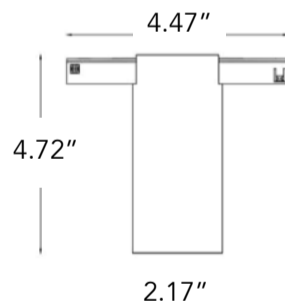

Flexible Luminaires

Point Source

PS9

25D -25 degree only

PS10

PS20

Also available in:
GD - Gold

TAG46

TAG55

TAG55-S
TAG75-S

Order Code

Model	PS9	PS10	PS20	TAG46	TAG55	TAG55-S	TAG75-S
	9W (650LM)	10W (750LM)	20W (1500LM)	10W (600LM)	15W (900LM)	10W (600LM)	15W (900LM)
Voltage	48V	48V	48V	48V	48V	48V	48V
CRI	80	80	90	80	80	90	90
CCT	27K	30K	35K	40K	D2W	2700K	3000K
						3500K	4000K
						3000-1800K	
Beam	15D	24D	36D	15D	24D	36D	15D
				15 degree	24 degree	36 degree	
Dimming	10	DALI	WLS	0-10V	DALI	Wireless / Bluetooth	
Finish	WH	BK		White	Black